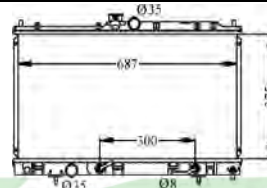

MBRD020 NM

MBRD021 NA

MBRD021 NM / TM

MBRD021 NC / TC

MBRD020 NM	RADIATOR 1.6														M/T	LANCER CEDIA	'02-'03	MR497744T			
MBRD021 NA	RADIATOR	✓													A/T	LANCER	01				
MBRD021 NM	RADIATOR			✓											M/T	LANCER	01				
MBRD021 TM	RADIATOR				✓										M/T	LANCER	01				
MBRD021 NC	RADIATOR			✓											A/T	LANCER	01				
MBRD021 TC	RADIATOR				✓										A/T	LANCER	01				