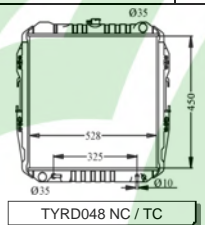

TYRD048 NC / TC

TYRD033 NM

TYRD033 NA	RADIATOR DIESEL 3.0											A/T		HIACE YH133	'93-'99	16400-54873	16400-5B750			
TYRD033 NM	RADIATOR DIESEL 3.0												M/T	HIACE YH133	'93-'99	16400-54753	16400-54750	16400-5B740		
TYRD047 NA	RADIATOR												A/T	RN50/55/LN56		16400-35150				
TYRD047 NB	RADIATOR				✓								M/T	HILUX	86-93