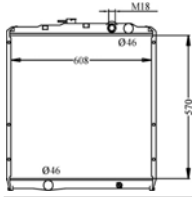

MBRD527 NM

MBRD511 NA	RADIATOR 4L							✓				M/T		CANTER 4032	94	MR000858				
MBRD527 NA	RADIATOR							✓				M/T		FUSO Figher 92-99 4D34/6D16/6D17/6M60 MT	92-99	MC433497	MC443350	ME294378		
MBRD527 NM	RADIATOR							✓				M/T		FUSO Figher 92-99 6D17/6D16/6M61 MT	92-99	ME293975