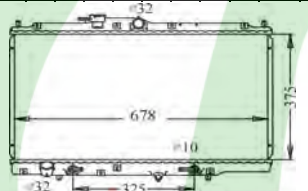

HDRD027 NA

HDRD027 NM

HDRD029 NA

HDRD029 NM

HDRD027 NA	RADIATOR V6 2.7	✓											A/T	ACCORD	'95-'97	19010-P0G-A51			
HDRD027 NM	RADIATOR V6 2.7	✓											M/T	ACCORD	'95-'97	19010-P0G-A51			
HDRD029 NA	RADIATOR PLASTIC ALUMINUM	✓											A/T	CITY	'96-'00				
HDRD029 NM	RADIATOR PLASTIC ALUMINUM	✓											M/T	CITY	'96-'00				