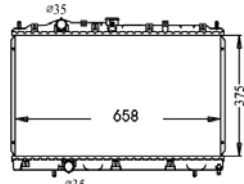

MBRD009 NM / TM