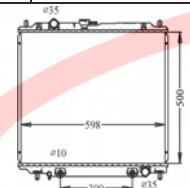

MBRD023 NA	RADIATOR PLASTIC ALUMINUM	✓													A/T	LANCER/CEDIA	'02-'05				
MBRD023 TA	RADIATOR PLASTIC ALUMINUM			✓											A/T	LANCER/CEDIA	'02-'05	MR968858			
MBRD023 TM	RADIATOR				✓										M/T	LANCER/CEDIA	'02-'05				
MBRD025 NA	RADIATOR 2.4L L4	✓													A/T	LANCER	03-'07	MI36933A1/MR968858			
MBRD025 MA	RADIATOR 2.4L			✓											A/T	LANCER	'02-'07				
MBRD025 TA	RADIATOR 2.4L L4				✓										A/T	LANCER	03-'07	MI36933A1/MR968858			
MBRD026 NA	RADIATOR				✓										M/T	L200	93-'95	MB356390T			

MBRD030 NA / TA