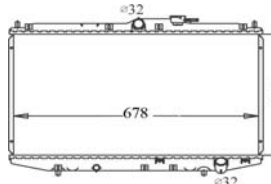

RADIATOR

FPI CODE	Description	16MM	20MM	22MM	26MM	32MM	36MM	40MM	48MM	55MM	57MM	A/T	M/T	CAR MODEL	Year	OEM1	OEM2	OEM3	OEM4

HDRD037 NA

HDRD037 NM

HDRD035 NA	RADIATOR											A/T		CITY ZX	'03-'05	19010-REA-Z51				
HDRD035 NM	RADIATOR											M/T		CITY	'03-'05	19010-REA-Z01				
HDRD037 NA	RADIATOR					✓						A/T		CRV	'97-'01					
HDRD037 NM	RADIATOR PLASTIC ALUMINUM	✓										M/T		JAZZ/FIT	'05-'07					

HDRD041 NA

HDRD041 NM

HDRD041 NA	RADIATOR PLASTIC ALUMINUM				✓							A/T		CIVIC	'93-'97					
HDRD041 NM	RADIATOR PLASTIC ALUMINUM				✓							M/T		CIVIC	'93-'97					
HDRD045 NA	RADIATOR											A/T		CIVIC	'01-'03	19010-PME-T51				
HDRD045 NM	RADIATOR											M/T		CIVIC	'01-'03	19010-PME-T01				

HDRD059 NA

HDRD047 NA	RADIATOR					✓						A/T		CRV	'02-'06					
HDRD053 NA	RADIATOR		✓									A/T		CIVIC	'06-'10					
HDRD053 NM	RADIATOR											M/T		CIVIC	'06-'10					
HDRD059 NA	RADIATOR PLASTIC ALUMINUM					✓						A/T		CRV	'07-'09	19010RZAA51				

HDRD061 NM

HDRD061 NA	RADIATOR PLASTIC ALUMINUM	✓										A/T		ACCORD	'98-'02	19010PAAA53	19010PAAA01			
HDRD061 TA	RADIATOR CG5 2.3				✓							A/T		ACCORD	'98-'00	19010-PAA-A01	19010-PAA-A02	19010-PCA-013		
HDRD061 NM	RADIATOR CG5 2.3	✓										M/T		ACCORD	'98-'00					
HDRD063 NA	RADIATOR CM5 2.4	✓										A/T		ACCORD	'01-'03	19010-PAH-T52				
HDRD063 TA	RADIATOR CM5 2.4				✓							A/T		ACCORD	'03	19010-RAA-A61				
HDRD063 NM	RADIATOR 2.4 CM5	✓										M/T		ACCORD	'03					

HDRD073 NA

HDRD073 NA	RADIATOR PLASTIC ALUMINUM	✓										A/T		ACCORD	'08-'10	19010R40A52