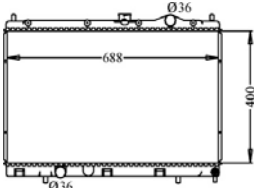

MBRD018 NM / TM