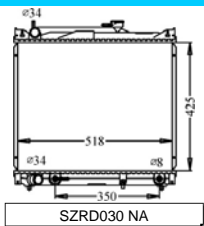

RADIATOR

FPI CODE	Description	16MM	20MM	22MM	26MM	32MM	36MM	40MM	48MM	55MM	57MM	A/T	M/T	CAR MODEL	Year	OEM1	OEM2	OEM3	OEM4

SUZUKI RADIATOR

SZRD027 NM	RADIATOR 1.1 i G10B	✓										M/T		ALTO	02	17700-79F00				
SZRD027 TM	RADIATOR 1.1 i G10B				✓								M/T	ALTO	02	17700-79F00				
SZRD030 NA	RADIATOR				✓							A/T		Escudo/sidekick/vitara TA11	94-97	17700-77E30				
SZRD030 NM	RADIATOR				✓								M/T	Escudo/sidekick/vitara TA11	94-97	17700-77E20				
SZRD032 NA	RADIATOR 2.0D				✓							A/T		GRANDE ESCUDO	00	17700-68DA0