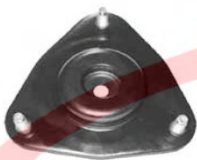

ITEMCODE	CODE	DESCRIPTION	CAR MODEL	YEAR	OEM
MR-455018		Shock Absorber Rubber (FR)	CK5, CS3-5 (1999)		MR-455018
MR-171441		Stabilizer Shaft Rubber (FR)	CK2, CK5		MR-171441
MR-197475		Stabilizer Shaft Rubber (RE)	CK2, CK5		MR-197475
MR-195707		Drive Shaft Boot (INNER)	CK2, CK5		MR-195707