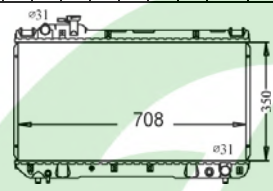

TYRD095 NB / TB

TYRD094 NA	RADIATOR	✓										A/T		RAV4 ACA	03	16400-28180	16400-28182	16400-28140	
TYRD094 TA	RADIATOR				✓							A/T		RAV4 ACA	03	16400-28180	16400-28182	16400-28140	
TYRD094 NB	RADIATOR	✓										M/T		RAV4 ACA	03	16400-28130			
TYRD094 TB	RADIATOR				✓							M/T		RAV4 ACA	03	16400-28130			
TYRD094 NC	RADIATOR	✓										A/T		RAV4 ACA	03	16400-28190	16400-22130		
TYRD094 TC	RADIATOR				✓							A/T		RAV4 ACA	03	16400-28190	16400-22130		
TYRD094 ND	RADIATOR	✓										M/T		RAV4 ACA	03				
TYRD094 TD	RADIATOR				✓							M/T		RAV4 ACA	03