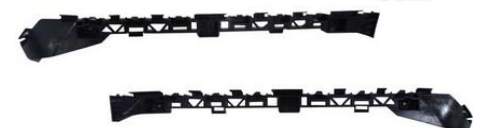

13 FRONT BUMPER BRACKET **OEM**   **14 BUMPER BRACKET** **OEM**   **15 REAR BUMPER BRACKET** **OEM**

NO	CODE	DESCRIPTION	PATTERN	MODEL	YEAR	OEM	PCS	NW	GW	M3	PART LINK
13	71140-T5L-T00	FRONT BUMPER BRACKET RH	OEM	JAZZ	'14	71140-T5L-T00					
	71190-T5A-000	FRONT BUMPER BRACKET LH	OEM	JAZZ	'14	71190-T5A-000					
14	71598-T5A-000	BUMPER BRACKET LH		HONDA JAZZ	'14-'15						
	71593-T5A-000	BUMPER BRACKET RH		HONDA JAZZ	'14-'15						
15	71598-T9A-T00	REAR BUMPER BRACKET LH		CITY	2014	71598-T9A-T00	0	0.00	0.00	0.0000	
	71593-T9A-T00	REAR BUMPER BRACKET RH		CITY	2014	71593-T9A-T00	0	0.00	0.00	0.0000