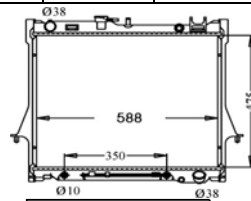

IZRD049 NM

IZRD030 NM

IZRD030 NA	RADIATOR 3.0 TURBO											A/T	TFR	'00-'02	8-97920-961-0				
IZRD030 NM	RADIATOR 3.0 TURBO											M/T	TFR	'00-'02	8-97920-960-0				
IZRD037 NA	RADIATOR 3.0											A/T	D-MAX	'03-'05	8-97333-349-0	8-97333-349-1	8-97333-349-3	8-98164-741-0	
IZRD037 NM	RADIATOR 3.0 2WD											M/T	D-MAX	'03-'05	8-97333-350-0	8-97333-350-1	8-97333-351-2	8-98047-676-0	

IZRD037 NC