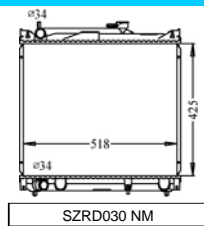

RADIATOR

FPI CODE	Description	16MM	20MM	22MM	26MM	32MM	36MM	40MM	48MM	55MM	57MM	A/T	M/T	CAR MODEL	Year	OEM1	OEM2	OEM3	OEM4

SUZUKI RADIATOR

SZRD027 NM	RADIATOR 1.1 i G10B	✓										M/T		ALTO	02	17700-79F00				
SZRD027 TM	RADIATOR 1.1 i G10B				✓								M/T	ALTO	02	17700-79F00				
SZRD030 NA	RADIATOR				✓							A/T		Escudo/sidekick/vitara TA11	94-97	17700-77E30				
SZRD030 NM	RADIATOR				✓								M/T	Escudo/sidekick/vitara TA11	94-97	17700-77E20				
SZRD032 NA	RADIATOR 2.0D				✓							A/T		GRANDE ESCUDO	00	17700-68DA0