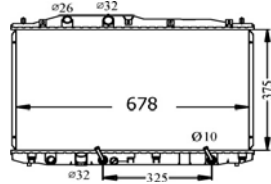

RADIATOR

FPI CODE	Description	16MM	20MM	22MM	26MM	32MM	36MM	40MM	48MM	55MM	57MM	A/T	M/T	CAR MODEL	Year	OEM1	OEM2	OEM3	OEM4

HDRD037 NA

HDRD037 NM

HDRD035 NA	RADIATOR											A/T		CITY ZX	'03-'05	19010-REA-Z51				
HDRD035 NM	RADIATOR											M/T		CITY	'03-'05	19010-REA-Z01				
HDRD037 NA	RADIATOR					✓						A/T		CRV	'97-'01					
HDRD037 NM	RADIATOR PLASTIC ALUMINUM	✓										M/T		JAZZ/FIT	'05-'07					

HDRD041 NA

HDRD041 NM

HDRD041 NA	RADIATOR PLASTIC ALUMINUM				✓							A/T		CIVIC	'93-'97					
HDRD041 NM	RADIATOR PLASTIC ALUMINUM				✓							M/T		CIVIC	'93-'97					
HDRD045 NA	RADIATOR											A/T		CIVIC	'01-'03	19010-PME-T51				
HDRD045 NM	RADIATOR											M/T		CIVIC	'01-'03	19010-PME-T01				

HDRD053 NA

HDRD059 NA

HDRD047 NA	RADIATOR					✓						A/T		CRV	'02-'06					
HDRD053 NA	RADIATOR		✓									A/T		CIVIC	'06-'10					
HDRD053 NM	RADIATOR											M/T		CIVIC	'06-'10					
HDRD059 NA	RADIATOR PLASTIC ALUMINUM					✓						A/T		CRV	'07-'09	19010RZAA51				

HDRD061 NA	RADIATOR PLASTIC ALUMINUM	✓										A/T		ACCORD	'98-'02	19010PAAA53	19010PAAA01			
HDRD061 TA	RADIATOR CG5 2.3				✓							A/T		ACCORD	'98-'00	19010-PAA-A01	19010-PAA-A02	19010-PCA-013		
HDRD061 NM	RADIATOR CG5 2.3	✓										M/T		ACCORD	'98-'00					
HDRD063 NA	RADIATOR CM5 2.4	✓										A/T		ACCORD	'01-'03	19010-PAH-T52				
HDRD063 TA	RADIATOR CM5 2.4				✓							A/T		ACCORD	'03	19010-RAA-A61				
HDRD063 NM	RADIATOR 2.4 CM5	✓										M/T		ACCORD	'03					

HDRD073 NA

HDRD073 NA	RADIATOR PLASTIC ALUMINUM	✓										A/T		ACCORD	'08-'10	19010R40A52