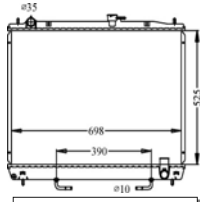

RADIATOR

FPI CODE	Description	16MM	20MM	22MM	26MM	32MM	36MM	40MM	48MM	55MM	57MM	A/T	M/T	CAR MODEL	Year	OEM1	OEM2	OEM3	OEM4

MBRD059 NC / TC