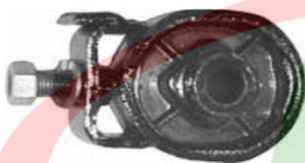

ITEMCODE	CODE	DESCRIPTION	CAR MODEL	YEAR	OEM
MB-581845		Rear Engine Bushing	PAJERO		MB-581845
MB-260670		Rear Engine Bushing	PAJERO		MB-260670
MB-691282		Rear Engine Bushing	PAJERO		MB-691282
ME-000021		Rear Engine Bushing	T210		ME-000021