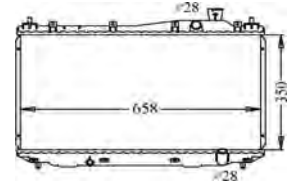

HDRD045 NM

HDRD041 NA

HDRD041 NM

HDRD041 NA	RADIATOR PLASTIC ALUMINUM				✓							A/T		CIVIC	'93-'97					
HDRD041 NM	RADIATOR PLASTIC ALUMINUM				✓							M/T		CIVIC	'93-'97					
HDRD045 NA	RADIATOR											A/T		CIVIC	'01-'03	19010-PME-T51				
HDRD045 NM	RADIATOR											M/T		CIVIC	'01-'03	19010-PME-T01