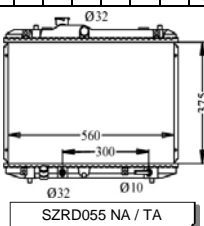

SZRD043 NA	RADIATOR	✓										A/T		CARRY	06	17700-61J10				
SZRD043 TA	RADIATOR				✓								A/T	CARRY	06	17700-61J10				
SZRD055 NA	RADIATOR 1.3 i 16 V	✓											A/T	SWIFT	04-05	17700-62J00				
SZRD055 TA	RADIATOR 1.3i 16V				✓								A/T	SWIFT	'04	17700-62J00				
SZRD055 NB	RADIATOR	✓											M/T	SWIFT	04	17700-63J10				
SZRD055 TB	RADIATOR				✓								M/T	SWIFT	'04	17700-63J10				
SZRD055 ND	RADIATOR DIESEL	✓											M/T	SWIFT	05