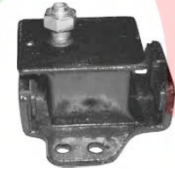

NISSAN FRONT ENGINE MOUNTING

11228-14801
11220-B8000
11221-03W00
11220-G7000

ITEMCODE	CODE	DESCRIPTION	CAR MODEL	YEAR	OEM
11228-14801		Front Engine Mounting	520, 521		11228-14801
11220-B8000		Front Engine Mounting (RH)	620, 720B		11220-B8000
11221-03W00		Front Engine Mounting (LH)	720 B		11221-03W00
11220-G7000		Front Engine Mounting (RH)	720 D		11220-G7000