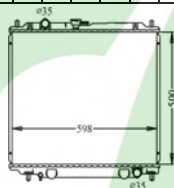

MBRD030 NM / TM