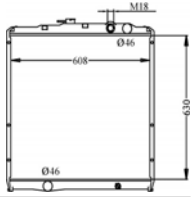

RADIATOR

FPI CODE	Description	16MM	20MM	22MM	26MM	32MM	36MM	40MM	48MM	55MM	57MM	A/T	M/T	CAR MODEL	Year	OEM1	OEM2	OEM3	OEM4

MBRD059 NC	RADIATOR	✓										A/T		PAJERO V73	02					
MBRD059 TC	RADIATOR		✓									A/T		PAJERO V73	02					
MBRD059 ND	RADIATOR	✓										M/T		PAJERO V73	02					
MBRD059 TD	RADIATOR		✓									M/T		PAJERO V73	02					
MBRD073 NA	RADIATOR	✓										M/T		OUTLANDER	07					
MBRD073 TA	RADIATOR		✓									M/T		OUTLANDER	07	1350A050				
MBRD073 NA	RADIATOR	✓										A/T		OUTLANDER	07					
MBRD073 TM	RADIATOR		✓									A/T		OUTLANDER	07	1350A050				

MBRD527 NA

MBRD511 NA	RADIATOR 4L							✓				M/T		CANTER 4032	94	MR000858				
MBRD527 NA	RADIATOR							✓				M/T		FUSO Figher 92-99 4D34/6D16/6D17/6M60 MT	92-99	MC433497	MC443350	ME294378		
MBRD527 NM	RADIATOR							✓				M/T		FUSO Figher 92-99 6D17/6D16/6M61 MT	92-99	ME293975				

NISSAN RADIATOR

NSRD017 NM

NSRD017 NM	RADIATOR											M/T		SD23	'83-'85					
NSRD068 NA	RADIATOR		✓									A/T		HARDBODY D21	92-95	21450-01G11	21450-07G11	21450-09G11		
NSRD068 NM	RADIATOR		✓									M/T		HARDBODY D21	92-95	21450-01G10	21450-09G11			
NSRD068 NC	RADIATOR		✓									A/T		HARDBODY D21	92-95	21450-1F100				

NSRD068 ND	RADIATOR		✓									M/T		HARDBODY D21	92-95	21400-10G11				
NSRD072 NA	RADIATOR		✓									M/T		D21 TD25	'93-'95	21410-10G01-B				
NSRD073 NA	RADIATOR	✓										A/T		SUNNY B13	'91-'93	21460-59Y00	21460-60Y00	21460-68Y00	21460-68Y00	
NSRD073 TA	RADIATOR		✓									A/T		SUNNY B13	'91-'93	21460-59Y00	21460-60Y00	21460-66Y00	21460-68Y00	
NSRD073 NM	RADIATOR	✓										M/T		SUNNY B13	'91-'93	21410-62Y00	21410-62Y01	21410-64Y00		
NSRD073 TM	RADIATOR		✓									M/T		SUNNY B13	'91-'93	21410-62Y00	21410-62Y01	21410-64Y00		

NSRD074 NA	RADIATOR													TERRANO	'95-'97	21410-74P10-B				
NSRD076 NA	RADIATOR	✓										A/T		SUNNY B14	94-96	21460-58Y00	21460-59Y00			
NSRD076 NM	RADIATOR	✓										M/T		SUNNY B14	94-96	21410-0M500	21410-58Y00	21410-59Y00	21410-66Y00	

NSRD077 NA

NSRD077 NM

NSRD080 NM