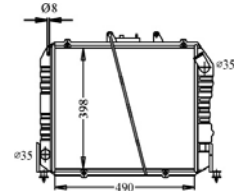

TYRD055 ND

TYRD055 NA	RADIATOR GASOLINE											A/T		HIACE	90-98	16400-75330				
TYRD055 NB	RADIATOR GASOLINE											M/T		HIACE	90-98	16400-75071				
TYRD055 NC	RADIATOR DIESEL											A/T		HIACE	90-98	16400-5B750	16400-5B752	16400-5B753		
TYRD055 ND	RADIATOR DIESEL											M/T		HIACE	90-98	16400-54750