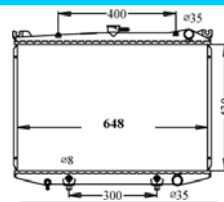

NSRD068 NA

NISSAN RADIATOR

NSRD017 NM