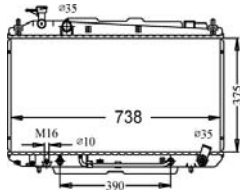

TYRD091 NC	RADIATOR GASOLINE 2.7				✓							M/T		VIGO/INNOVA	'06-'08	16400-0C180	16400-0C120	16400-0C200	
TYRD091 ND	RADIATOR GASLOLENE 2.7				✓							A/T		HILUX	'04-'09	16410-0C140	16410-0C190		
TYRD092 NA	RADIATOR	✓										A/T		COROLLA AE90	'88-'91	16400-15380			
TYRD092 NM	RADIATOR	✓										M/T		COROLLA AE90	'88-'91	16400-11220			

TYRD094 NA / TA