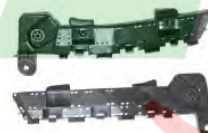

RH: 71598-SDE-T01
LH: 71593-SED-T01

39 HEAD LAMP BRACKET 2.4

HDHB063 R/LA

ACCORD
2003

RH: 71190-SDA-A00
LH: 71953-SDA-A01

40 FRONT BUMPER BRACKET

HDBS069 R/LA

CRV
2012