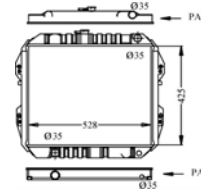

RADIATOR

FPI CODE	Description	16MM	20MM	22MM	26MM	32MM	36MM	40MM	48MM	55MM	57MM	A/T	M/T	CAR MODEL	Year	OEM1	OEM2	OEM3	OEM4

TYRD055 NA	RADIATOR GASOLINE											A/T		HIACE	90-98	16400-75330				
TYRD055 NB	RADIATOR GASOLINE											M/T		HIACE	90-98	16400-75071				
TYRD055 NC	RADIATOR DIESEL											A/T		HIACE	90-98	16400-5B750	16400-5B752	16400-5B753		
TYRD055 ND	RADIATOR DIESEL											M/T		HIACE	90-98	16400-54750				

TYRD057 NB

TYRD057 NA	RADIATOR											A/T		HILUX RN85						
TYRD057 NB	RADIATOR											M/T		HILUX RN85						
TYRD058 NA	RADIATOR 2.4											A/T		HILUX	88-93					
TYRD058 TA	RADIATOR 2.4											A/T		HILUX 2.4L	'88-'93					
TYRD058 NB	RADIATOR 2.4											M/T		HILUX	88-93					
TYRD058 TB	RADIATOR 2.4											M/T		HILUX	88-93					

TYRD059 NA	RADIATOR											M/T		HILUX	89-95					
TYRD059 TA	RADIATOR											M/T		HILUX	89-95					
TYRD059 NB	RADIATOR											M/T		HILUX LN106 LN111	88-97					
TYRD059 TB	RADIATOR											M/T		HILUX LN106 LN111	88-97					
TYRD059 NC	RADIATOR 2.4/3.0L											A/T		HILUX LN85D LN13#	89	16400-54630				
TYRD059 TC	RADIATOR 2.4/3.0L											A/T		HILUX LN85D LN13#	89	16400-54630				
TYRD059 ND	RADIATOR 2.4/3.0L											M/T		HILUX	89					
TYRD059 MD	RADIATOR 2.4/3.0L											M/T		HILUX LH85	'89					
TYRD059 TD	RADIATOR 2.4/3.0L											M/T		HILUX	89					

TYRD060 NA	RADIATOR													MIGHTY X POWER	'89-'96	16400-54612				
TYRD060 NM	RADIATOR													MIGHTY X	'89-'96					
TYRD063 NA	RADIATOR											A/T		LAND CRUISER HDJ80	90-93	16400-17030				
TYRD063 NB	RADIATOR											M/T		LAND CRUISER HDJ80	90-93	16400-17020				

TYRD064 NA	RADIATOR													LAND CRUISER HZJ75		16400-79080				
TYRD064 NB	RADIATOR													LAND CRUISER						
TYRD064 NC	RADIATOR													LAND CRUISER HJ75		16400-68070				
TYRD067 NC	RADIATOR													LAND CRUISER	93-98	16400-66091