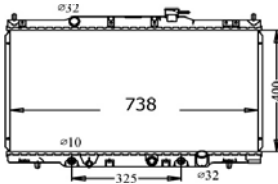

HDRD045 NA

HDRD045 NM

HDRD041 NA

HDRD041 NM

HDRD041 NA	RADIATOR PLASTIC ALUMINUM				✓							A/T		CIVIC	'93-'97					
HDRD041 NM	RADIATOR PLASTIC ALUMINUM				✓							M/T		CIVIC	'93-'97					
HDRD045 NA	RADIATOR											A/T		CIVIC	'01-'03	19010-PME-T51				
HDRD045 NM	RADIATOR											M/T		CIVIC	'01-'03	19010-PME-T01				