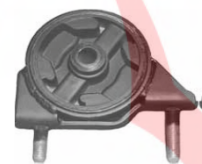

ITEMCODE	CODE	DESCRIPTION	CAR MODEL	YEAR	OEM
12361-16090		Insulator Engine (FR<M/T)	EE90, AE92		12361-16090
12362-15160		Insulator Engine (RH)	AE92		12362-15160
12372-15110		Insulator Engine (LH, M/T)	AE92		12372-15110
12371-64141		Insulator Engine (RE, A/T)	AE92		12371-64141