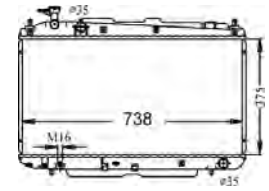

TYRD094 ND / TD

TYRD091 NC	RADIATOR GASOLINE 2.7				✓							M/T		VIGO/INNOVA	'06-'08	16400-0C180	16400-0C120	16400-0C200	
TYRD091 ND	RADIATOR GASLOLENE 2.7				✓							A/T		HILUX	'04-'09	16410-0C140	16410-0C190		
TYRD092 NA	RADIATOR	✓										A/T		COROLLA AE90	'88-'91	16400-15380			
TYRD092 NM	RADIATOR	✓										M/T		COROLLA AE90	'88-'91	16400-11220