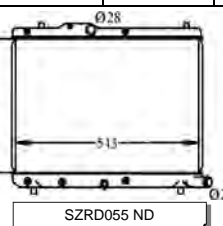

SZRD043 NA	RADIATOR	✓										A/T		CARRY	06	17700-61J10				
SZRD043 TA	RADIATOR				✓								A/T	CARRY	06	17700-61J10				
SZRD055 NA	RADIATOR 1.3 i 16 V	✓											A/T	SWIFT	04-05	17700-62J00				
SZRD055 TA	RADIATOR 1.3i 16V				✓								A/T	SWIFT	'04	17700-62J00				
SZRD055 NB	RADIATOR	✓											M/T	SWIFT	04	17700-63J10				
SZRD055 TB	RADIATOR				✓								M/T	SWIFT	'04	17700-63J10				
SZRD055 ND	RADIATOR DIESEL	✓											M/T	SWIFT	05