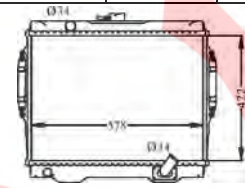

MBRD031 NM

MBRD030 NA	RADIATOR 2.8				✓										A/T	PAJERO V46W/4M40	93-98	MB890955			
MBRD030 TA	RADIATOR					✓									A/T	PAJERO V46W/4M40	93-98	MB890955			
MBRD030 NM	RADIATOR 2.8					✓									M/T	PAJERO V46W/4M40	93-98	MB890954			
MBRD030 TM	RADIATOR						✓								M/T	PAJERO V46W/4M40	93-98	MB890954			
MBRD031 NA	RADIATOR														A/T	PAJERO V31	92-98				
MBRD031 NM	RADIATOR														M/T	PAJERO V31	92-98