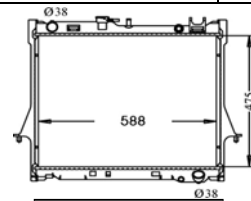

IZRD047 NM

IZRD030 NM

IZRD030 NA	RADIATOR 3.0 TURBO											A/T	TFR	'00-'02	8-97920-961-0				
IZRD030 NM	RADIATOR 3.0 TURBO											M/T	TFR	'00-'02	8-97920-960-0				
IZRD037 NA	RADIATOR 3.0											A/T	D-MAX	'03-'05	8-97333-349-0	8-97333-349-1	8-97333-349-3	8-98164-741-0	
IZRD037 NM	RADIATOR 3.0 2WD											M/T	D-MAX	'03-'05	8-97333-350-0	8-97333-350-1	8-97333-351-2	8-98047-676-0	

IZRD037 NC