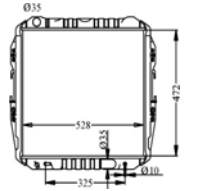

TYRD058 NA / TA