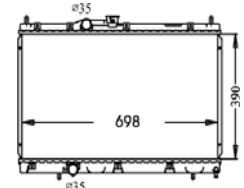

MBRD019 NM / TM