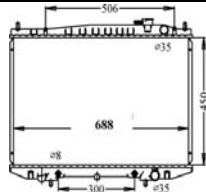

RADIATOR

FPI CODE	Description	16MM	20MM	22MM	26MM	32MM	36MM	40MM	48MM	55MM	57MM	A/T	M/T	CAR MODEL	Year	OEM1	OEM2	OEM3	OEM4

NSRD077 NA	RADIATOR											A/T		B13/B14	'93-'97				
NSRD077 NM	RADIATOR											M/T		B13/B14	'93-'97				
NSRD080 NM	RADIATOR											M/T		AD RESORT	'94-'01				

NSRD082 NA