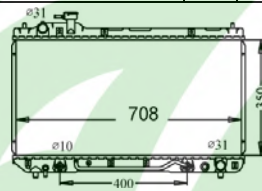

TYRD096 NA / TA

TYRD094 NA	RADIATOR	✓										A/T		RAV4 ACA	03	16400-28180	16400-28182	16400-28140	
TYRD094 TA	RADIATOR				✓							A/T		RAV4 ACA	03	16400-28180	16400-28182	16400-28140	
TYRD094 NB	RADIATOR	✓										M/T		RAV4 ACA	03	16400-28130			
TYRD094 TB	RADIATOR				✓							M/T		RAV4 ACA	03	16400-28130			
TYRD094 NC	RADIATOR	✓										A/T		RAV4 ACA	03	16400-28190	16400-22130		
TYRD094 TC	RADIATOR				✓							A/T		RAV4 ACA	03	16400-28190	16400-22130		
TYRD094 ND	RADIATOR	✓										M/T		RAV4 ACA	03				
TYRD094 TD	RADIATOR				✓							M/T		RAV4 ACA	03