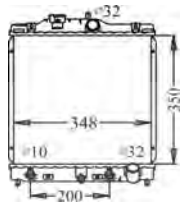

HDRD020 NM

HDRD023 NM / TM

HDRD020 NA	RADIATOR PLASTIC ALUMINUM	✓											A/T	ACCORD/PRELUDE/ACURA CL	'94-'01	19010P0A004	19010P0A505		
HDRD020 NM	RADIATOR PLASTIC ALUMINUM				✓								M/T	ACCORD/PRELUDE/ACURA CL	'94-'01				
HDRD023 NA	RADIATOR	✓											A/T	CIVIC	'92-'96	19010-P27V53			
HDRD023 TA	RADIATOR				✓								A/T	CIVIC D13B/EK3	'92-'00	19010-P03-901	19010-P28-G51		
HDRD023 NM	RADIATOR	✓											M/T	CIVIC	'92-'96	19010-P02K03			
HDRD023 TM	RADIATOR				✓								M/T	CIVIC D13B	'92-'00	19010-P01-003	19010-P01-004	19010-P08-004	

HDRD024 NA / TA