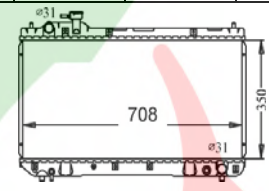

TYRD096 NB / TB

TYRD094 NA	RADIATOR	✓										A/T		RAV4 ACA	03	16400-28180	16400-28182	16400-28140	
TYRD094 TA	RADIATOR				✓							A/T		RAV4 ACA	03	16400-28180	16400-28182	16400-28140	
TYRD094 NB	RADIATOR	✓										M/T		RAV4 ACA	03	16400-28130			
TYRD094 TB	RADIATOR				✓							M/T		RAV4 ACA	03	16400-28130			
TYRD094 NC	RADIATOR	✓										A/T		RAV4 ACA	03	16400-28190	16400-22130		
TYRD094 TC	RADIATOR				✓							A/T		RAV4 ACA	03	16400-28190	16400-22130		
TYRD094 ND	RADIATOR	✓										M/T		RAV4 ACA	03				
TYRD094 TD	RADIATOR				✓							M/T		RAV4 ACA	03