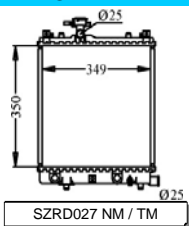

RADIATOR

FPI CODE	Description	16MM	20MM	22MM	26MM	32MM	36MM	40MM	48MM	55MM	57MM	A/T	M/T	CAR MODEL	Year	OEM1	OEM2	OEM3	OEM4

SUZUKI RADIATOR

SZRD027 NM	RADIATOR 1.1 i G10B	✓										M/T		ALTO	02	17700-79F00				
SZRD027 TM	RADIATOR 1.1 i G10B				✓								M/T	ALTO	02	17700-79F00				
SZRD030 NA	RADIATOR				✓							A/T		Escudo/sidekick/vitara TA11	94-97	17700-77E30				
SZRD030 NM	RADIATOR				✓								M/T	Escudo/sidekick/vitara TA11	94-97	17700-77E20				
SZRD032 NA	RADIATOR 2.0D				✓							A/T		GRANDE ESCUDO	00	17700-68DA0