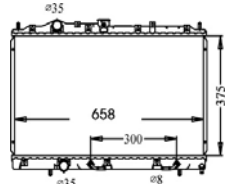

MBRD009 NA / TA