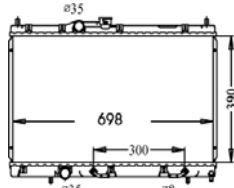

MBRD019 NA / TA