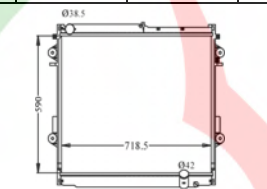

TYRD127 NB

TYRD123 NA	RADIATOR							✓				A/T		LAND CRUISER/GRJ200	2008	16400-31600				
TYRD123 NB	RADIATOR							✓				M/T		LAND CRUISER/GRJ120	2008	16400-31570				
TYRD127 NA	RADIATOR V8							✓				A/T		LAND CRUISER/VDJ200	2008	16400-51040				
TYRD127 NB	RADIATOR V8							✓				M/T		LAND CRUISER/VDJ200	2008