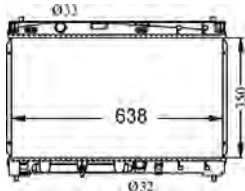

RADIATOR

FPI CODE	Description	18MM	20MM	22MM	26MM	32MM	36MM	40MM	48MM	55MM	57MM	A/T	M/T	CAR MODEL	Year	OEM1	OEM2	OEM3	OEM4

TYRD199 NM