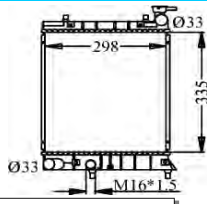

RADIATOR

FPI CODE	Description	16MM	20MM	22MM	26MM	32MM	36MM	40MM	48MM	55MM	57MM	A/T	M/T	CAR MODEL	Year	OEM1	OEM2	OEM3	OEM4

HYUNDAI RADIATOR

HYRD001 NA