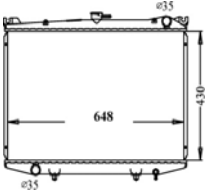

RADIATOR

FPI CODE	Description	16MM	20MM	22MM	26MM	32MM	36MM	40MM	48MM	55MM	57MM	A/T	M/T	CAR MODEL	Year	OEM1	OEM2	OEM3	OEM4

MBRD059 NC	RADIATOR	✓										A/T		PAJERO V73	02					
MBRD059 TC	RADIATOR		✓									A/T		PAJERO V73	02					
MBRD059 ND	RADIATOR	✓										M/T		PAJERO V73	02					
MBRD059 TD	RADIATOR		✓									M/T		PAJERO V73	02					
MBRD073 NA	RADIATOR	✓										M/T		OUTLANDER	07					
MBRD073 TA	RADIATOR		✓									M/T		OUTLANDER	07	1350A050				
MBRD073 NA	RADIATOR	✓										A/T		OUTLANDER	07					
MBRD073 TM	RADIATOR		✓									A/T		OUTLANDER	07	1350A050				

MBRD511 NA	RADIATOR 4L							✓				M/T		CANTER 4032	94	MR000858				
MBRD527 NA	RADIATOR							✓				M/T		FUSO Figher 92-99 4D34/6D16/6D17/6M60 MT	92-99	MC433497	MC443350	ME294378		
MBRD527 NM	RADIATOR							✓				M/T		FUSO Figher 92-99 6D17/6D16/6M61 MT	92-99	ME293975				

NISSAN RADIATOR

NSRD017 NM

NSRD017 NM	RADIATOR											M/T		SD23	'83-'85					
NSRD068 NA	RADIATOR		✓									A/T		HARDBODY D21	92-95	21450-01G11	21450-07G11	21450-09G11		
NSRD068 NM	RADIATOR		✓									M/T		HARDBODY D21	92-95	21450-01G10	21450-09G11			
NSRD068 NC	RADIATOR		✓									A/T		HARDBODY D21	92-95	21450-1F100				

NSRD068 ND

NSRD068 ND	RADIATOR		✓									M/T		HARDBODY D21	92-95	21400-10G11				
NSRD072 NA	RADIATOR		✓									M/T		D21 TD25	'93-'95	21410-10G01-B				
NSRD073 NA	RADIATOR	✓										A/T		SUNNY B13	'91-'93	21460-59Y00	21460-60Y00	21460-68Y00	21460-68Y00	
NSRD073 TA	RADIATOR		✓									A/T		SUNNY B13	'91-'93	21460-59Y00	21460-60Y00	21460-66Y00	21460-68Y00	
NSRD073 NM	RADIATOR	✓										M/T		SUNNY B13	'91-'93	21410-62Y00	21410-62Y01	21410-64Y00		
NSRD073 TM	RADIATOR		✓									M/T		SUNNY B13	'91-'93	21410-62Y00	21410-62Y01	21410-64Y00		

NSRD074 NA	RADIATOR													TERRANO	'95-'97	21410-74P10-B				
NSRD076 NA	RADIATOR	✓										A/T		SUNNY B14	94-96	21460-58Y00	21460-59Y00			
NSRD076 NM	RADIATOR	✓										M/T		SUNNY B14	94-96	21410-0M500	21410-58Y00	21410-59Y00	21410-66Y00	

NSRD077 NA

NSRD077 NM

NSRD080 NM