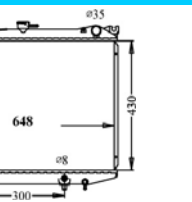

NSRD068 NC

NSRD017 NM	RADIATOR											M/T		SD23	'83-'85					
NSRD068 NA	RADIATOR		✓									A/T		HARDBODY D21	92-95	21450-01G11	21450-07G11	21450-09G11		
NSRD068 NM	RADIATOR		✓									M/T		HARDBODY D21	92-95	21450-01G10	21450-09G11			
NSRD068 NC	RADIATOR		✓									A/T		HARDBODY D21	92-95	21450-1F100