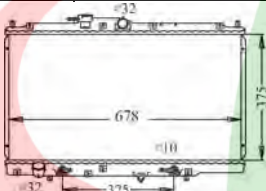

RADIATOR

FPI CODE	Description	16MM	20MM	22MM	26MM	32MM	36MM	40MM	48MM	55MM	57MM	A/T	M/T	CAR MODEL	Year	OEM1	OEM2	OEM3	OEM4

HINO RADIATOR

HNRD005 NM	RADIATOR						✓						M/T	Ranger FC-FD1J J08C	94-97	16090-4601			
HNRD005 TM	RADIATOR							✓					M/T	Ranger FC-FD1J J08C	94-97	16090-4601			
HNRD007 NM	RADIATOR					✓							M/T	Ranger KL-FE1JLDA J08C	99	16090-6060			
HNRD007 TM	RADIATOR							✓					M/T	Ranger KL-FE1JLDA J08C	99	16090-6060			
HNRD008 NA	RADIATOR						✓						M/T	RANGER		16090-6070			
HNRD008 TA	RADIATOR							✓					M/T	Ranger KC-GK1JW J08C		16090-6070			

HONDA RADIATOR

HDRD019 NA

HDRD019 NM

HDRD009 NA	RADIATOR CA5/B20A	✓											A/T	ACCORD	'86-'89	19010-PH4-617			
HDRD009 TA	RADIATOR CA5/B20A				✓								A/T	ACCORD	'86-'89	19010-PH4-617			
HDRD009 NM	RADIATOR CA5/B20A	✓											M/T	ACCORD	'86-'89	19010-PH1-621	19010-PH1-622		
HDRD009 TM	RADIATOR CA5/B20A				✓								M/T	ACCORD	'86-'89	19010-PH1-621	19010-PH1-622		
HDRD019 NA	RADIATOR												A/T	ACCORD	'92-'94	19010-POA-902			
HDRD019 NM	RADIATOR												M/T	ACCORD	'92-'94	19010-POA-004			

HDRD020 NA

HDRD020 NM

HDRD023 NM / TM

HDRD020 NA	RADIATOR PLASTIC ALUMINUM	✓											A/T	ACCORD/PRELUDE/ACURA CL	'94-'01	19010P0A004	19010P0A505		
HDRD020 NM	RADIATOR PLASTIC ALUMINUM				✓								M/T	ACCORD/PRELUDE/ACURA CL	'94-'01				
HDRD023 NA	RADIATOR	✓											A/T	CIVIC	'92-'96	19010-P27V53			
HDRD023 TA	RADIATOR				✓								A/T	CIVIC D13B/EK3	'92-'00	19010-P03-901	19010-P28-G51		
HDRD023 NM	RADIATOR	✓											M/T	CIVIC	'92-'96	19010-P02K03			
HDRD023 TM	RADIATOR				✓								M/T	CIVIC D13B	'92-'00	19010-P01-003	19010-P01-004	19010-P08-004