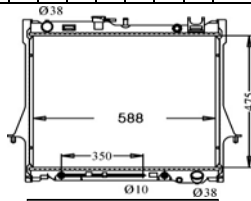

IZRD047 NA

IZRD030 NM

IZRD030 NA	RADIATOR 3.0 TURBO											A/T	TFR	'00-'02	8-97920-961-0				
IZRD030 NM	RADIATOR 3.0 TURBO											M/T	TFR	'00-'02	8-97920-960-0				
IZRD037 NA	RADIATOR 3.0											A/T	D-MAX	'03-'05	8-97333-349-0	8-97333-349-1	8-97333-349-3	8-98164-741-0	
IZRD037 NM	RADIATOR 3.0 2WD											M/T	D-MAX	'03-'05	8-97333-350-0	8-97333-350-1	8-97333-351-2	8-98047-676-0	

IZRD037 NC