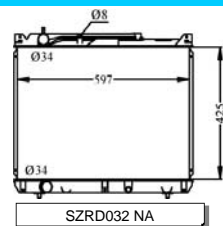

RADIATOR

FPI CODE	Description	16MM	20MM	22MM	26MM	32MM	36MM	40MM	48MM	55MM	57MM	A/T	M/T	CAR MODEL	Year	OEM1	OEM2	OEM3	OEM4

SUZUKI RADIATOR

SZRD027 NM	RADIATOR 1.1 i G10B	✓										M/T		ALTO	02	17700-79F00				
SZRD027 TM	RADIATOR 1.1 i G10B				✓								M/T	ALTO	02	17700-79F00				
SZRD030 NA	RADIATOR				✓							A/T		Escudo/sidekick/vitara TA11	94-97	17700-77E30				
SZRD030 NM	RADIATOR				✓								M/T	Escudo/sidekick/vitara TA11	94-97	17700-77E20				
SZRD032 NA	RADIATOR 2.0D				✓							A/T		GRANDE ESCUDO	00	17700-68DA0