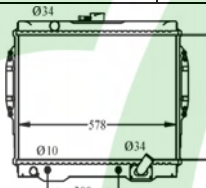

RADIATOR

FPI CODE	Description	RADIATOR											CAR MODEL	Year	OEM1	OEM2	OEM3	OEM4	
		16MM	20MM	22MM	26MM	32MM	36MM	40MM	48MM	55MM	57MM	A/T							M/T

MBRD005 NB	RADIATOR														LANCER	'92-'95	MB660567 T				
MBRD005 TM	RADIATOR			✓											M/T	LANCER	92-'94	MB660562/566			
MBRD009 NA	RADIATOR														A/T	LANCER CK II	'97-'00				
MBRD009 TA	RADIATOR			✓											A/T	LANCER	92-'94	MR187964			
MBRD009 NM	RADIATOR														M/T	LANCER CK II	'97-'00				
MBRD009 TM	RADIATOR				✓										M/T	LANCER	92-'94	MR187961			
MBRD018 NA	RADIATOR	✓													A/T	LANCER	01				
MBRD018 TA	RADIATOR				✓										A/T	LANCER	01				

MBRD018 NM	RADIATOR	✓													M/T	LANCER	01				
MBRD018 TM	RADIATOR			✓											M/T	LANCER	01				
MBRD019 NA	RADIATOR			✓											A/T	LANCER	01				
MBRD019 TA	RADIATOR				✓										A/T	LANCER	01				
MBRD019 NM	RADIATOR			✓											M/T	LANCER	01				
MBRD019 TM	RADIATOR				✓										M/T	LANCER	01				
MBRD020 NA	RADIATOR 1.6														A/T	LANCER CEDIA	'02-'03	MR497745T			

MBRD020 NM	RADIATOR 1.6														M/T	LANCER CEDIA	'02-'03	MR497744T			
MBRD021 NA	RADIATOR	✓													A/T	LANCER	01				
MBRD021 NM	RADIATOR			✓											M/T	LANCER	01				
MBRD021 TM	RADIATOR				✓										M/T	LANCER	01				
MBRD021 NC	RADIATOR			✓											A/T	LANCER	01				
MBRD021 TC	RADIATOR				✓										A/T	LANCER	01				

MBRD023 NA	RADIATOR PLASTIC ALUMINUM	✓													A/T	LANCER/CEDIA	'02-'05				
MBRD023 TA	RADIATOR PLASTIC ALUMINUM			✓											A/T	LANCER/CEDIA	'02-'05	MR968858			
MBRD023 TM	RADIATOR				✓										M/T	LANCER/CEDIA	'02-'05				
MBRD025 NA	RADIATOR 2.4L L4	✓													A/T	LANCER	03-'07	MI36933A1/MR968858			
MBRD025 MA	RADIATOR 2.4L			✓											A/T	LANCER	'02-'07				
MBRD025 TA	RADIATOR 2.4L L4				✓										A/T	LANCER	03-'07	MI36933A1/MR968858			
MBRD026 NA	RADIATOR				✓										M/T	L200	93-'95	MB356390T			

MBRD031 NA

MBRD030 NA	RADIATOR 2.8				✓										A/T	PAJERO V46W/4M40	93-98	MB890955			
MBRD030 TA	RADIATOR					✓									A/T	PAJERO V46W/4M40	93-98	MB890955			
MBRD030 NM	RADIATOR 2.8					✓									M/T	PAJERO V46W/4M40	93-98	MB890954			
MBRD030 TM	RADIATOR						✓								M/T	PAJERO V46W/4M40	93-98	MB890954			
MBRD031 NA	RADIATOR														A/T	PAJERO V31	92-98				
MBRD031 NM	RADIATOR														M/T	PAJERO V31	92-98