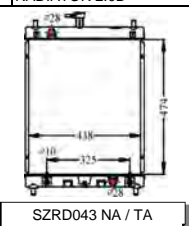

SZRD043 NA	RADIATOR	✓										A/T		CARRY	06	17700-61J10				
SZRD043 TA	RADIATOR				✓								A/T	CARRY	06	17700-61J10				
SZRD055 NA	RADIATOR 1.3 i 16 V	✓											A/T	SWIFT	04-05	17700-62J00				
SZRD055 TA	RADIATOR 1.3i 16V				✓								A/T	SWIFT	'04	17700-62J00				
SZRD055 NB	RADIATOR	✓											M/T	SWIFT	04	17700-63J10				
SZRD055 TB	RADIATOR				✓								M/T	SWIFT	'04	17700-63J10				
SZRD055 ND	RADIATOR DIESEL	✓											M/T	SWIFT	05