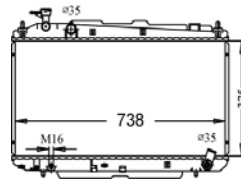

TYRD094 NB / TB

TYRD091 NC	RADIATOR GASOLINE 2.7				✓							M/T		VIGO/INNOVA	'06-'08	16400-0C180	16400-0C120	16400-0C200	
TYRD091 ND	RADIATOR GASLOLENE 2.7				✓							A/T		HILUX	'04-'09	16410-0C140	16410-0C190		
TYRD092 NA	RADIATOR	✓										A/T		COROLLA AE90	'88-'91	16400-15380			
TYRD092 NM	RADIATOR	✓										M/T		COROLLA AE90	'88-'91	16400-11220