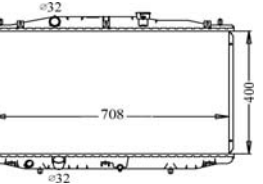

HDRD063 NM

HDRD061 NA	RADIATOR PLASTIC ALUMINUM	✓										A/T		ACCORD	'98-'02	19010PAAA53	19010PAAA01			
HDRD061 TA	RADIATOR CG5 2.3				✓							A/T		ACCORD	'98-'00	19010-PAA-A01	19010-PAA-A02	19010-PCA-013		
HDRD061 NM	RADIATOR CG5 2.3	✓										M/T		ACCORD	'98-'00					
HDRD063 NA	RADIATOR CM5 2.4	✓										A/T		ACCORD	'01-'03	19010-PAH-T52				
HDRD063 TA	RADIATOR CM5 2.4				✓							A/T		ACCORD	'03	19010-RAA-A61				
HDRD063 NM	RADIATOR 2.4 CM5	✓										M/T		ACCORD	'03					

HDRD073 NA

HDRD073 NA	RADIATOR PLASTIC ALUMINUM	✓										A/T		ACCORD	'08-'10	19010R40A52