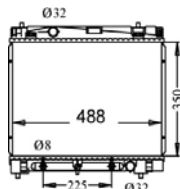

RADIATOR

FPI CODE	Description	16MM	20MM	22MM	26MM	32MM	36MM	40MM	48MM	55MM	57MM	A/T	M/T	CAR MODEL	Year	OEM1	OEM2	OEM3	OEM4

TYRD097 NA / MA / TA