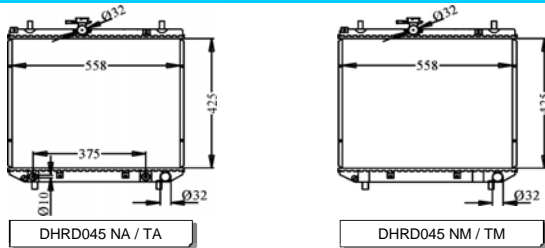

DAIHATSU RADIATOR

DHRD045 NA	RADIATOR	✓										A/T		TERIOS	07					
DHRD045 TA	RADIATOR	✓			✓							A/T		TERIOS	07					
DHRD045 NM	RADIATOR	✓										M/T		TERIOS	07					
DHRD045 TM	RADIATOR	✓			✓							M/T		TERIOS	07