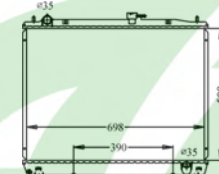

MBRD059 NA / MA / TA