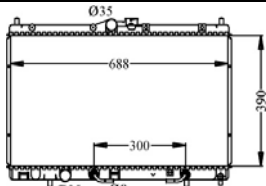

RADIATOR

FPI CODE	Description	RADIATOR											CAR MODEL	Year	OEM1	OEM2	OEM3	OEM4	
		16MM	20MM	22MM	26MM	32MM	36MM	40MM	48MM	55MM	57MM	A/T							M/T

MBRD005 NB	RADIATOR														LANCER	'92-'95	MB660567 T				
MBRD005 TM	RADIATOR			✓											M/T	LANCER	92-'94	MB660562/566			
MBRD009 NA	RADIATOR														A/T	LANCER CK II	'97-'00				
MBRD009 TA	RADIATOR			✓											A/T	LANCER	92-'94	MR187964			
MBRD009 NM	RADIATOR														M/T	LANCER CK II	'97-'00				
MBRD009 TM	RADIATOR				✓										M/T	LANCER	92-'94	MR187961			
MBRD018 NA	RADIATOR	✓													A/T	LANCER	01				
MBRD018 TA	RADIATOR				✓										A/T	LANCER	01				

MBRD018 NM	RADIATOR	✓													M/T	LANCER	01				
MBRD018 TM	RADIATOR			✓											M/T	LANCER	01				
MBRD019 NA	RADIATOR			✓											A/T	LANCER	01				
MBRD019 TA	RADIATOR				✓										A/T	LANCER	01				
MBRD019 NM	RADIATOR			✓											M/T	LANCER	01				
MBRD019 TM	RADIATOR				✓										M/T	LANCER	01				
MBRD020 NA	RADIATOR 1.6														A/T	LANCER CEDIA	'02-'03	MR497745T			

MBRD021 NA

MBRD020 NM	RADIATOR 1.6														M/T	LANCER CEDIA	'02-'03	MR497744T			
MBRD021 NA	RADIATOR	✓													A/T	LANCER	01				
MBRD021 NM	RADIATOR			✓											M/T	LANCER	01				
MBRD021 TM	RADIATOR				✓										M/T	LANCER	01				
MBRD021 NC	RADIATOR			✓											A/T	LANCER	01				
MBRD021 TC	RADIATOR				✓										A/T	LANCER	01				

MBRD023 NA	RADIATOR PLASTIC ALUMINUM	✓													A/T	LANCER/CEDIA	'02-'05				
MBRD023 TA	RADIATOR PLASTIC ALUMINUM			✓											A/T	LANCER/CEDIA	'02-'05	MR968858			
MBRD023 TM	RADIATOR				✓										M/T	LANCER/CEDIA	'02-'05				
MBRD025 NA	RADIATOR 2.4L L4	✓													A/T	LANCER	03-'07	MI36933A1/MR968858			
MBRD025 MA	RADIATOR 2.4L			✓											A/T	LANCER	'02-'07				
MBRD025 TA	RADIATOR 2.4L L4				✓										A/T	LANCER	03-'07	MI36933A1/MR968858			
MBRD026 NA	RADIATOR				✓										M/T	L200	93-'95	MB356390T			

MBRD030 NA	RADIATOR 2.8				✓										A/T	PAJERO V46W/4M40	93-98	MB890955			
MBRD030 TA	RADIATOR					✓									A/T	PAJERO V46W/4M40	93-98	MB890955			
MBRD030 NM	RADIATOR 2.8					✓									M/T	PAJERO V46W/4M40	93-98	MB890954			
MBRD030 TM	RADIATOR						✓								M/T	PAJERO V46W/4M40	93-98	MB890954			
MBRD031 NA	RADIATOR														A/T	PAJERO V31	92-98				
MBRD031 NM	RADIATOR														M/T	PAJERO V31	92-98