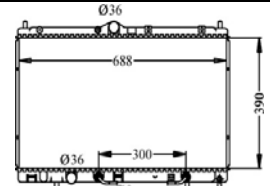

MBRD021 NC / TC

MBRD020 NM	RADIATOR 1.6														M/T	LANCER CEDIA	'02-'03	MR497744T			
MBRD021 NA	RADIATOR	✓													A/T	LANCER	01				
MBRD021 NM	RADIATOR			✓											M/T	LANCER	01				
MBRD021 TM	RADIATOR				✓										M/T	LANCER	01				
MBRD021 NC	RADIATOR			✓											A/T	LANCER	01				
MBRD021 TC	RADIATOR				✓										A/T	LANCER	01