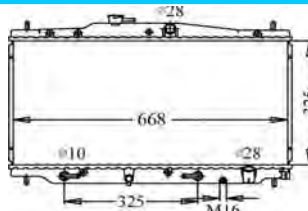

HDRD009 NM / TM

HDRD019 NA

HDRD019 NM

HDRD009 NA	RADIATOR CA5/B20A	✓											A/T	ACCORD	'86-'89	19010-PH4-617			
HDRD009 TA	RADIATOR CA5/B20A				✓								A/T	ACCORD	'86-'89	19010-PH4-617			
HDRD009 NM	RADIATOR CA5/B20A	✓											M/T	ACCORD	'86-'89	19010-PH1-621	19010-PH1-622		
HDRD009 TM	RADIATOR CA5/B20A				✓								M/T	ACCORD	'86-'89	19010-PH1-621	19010-PH1-622		
HDRD019 NA	RADIATOR												A/T	ACCORD	'92-'94	19010-POA-902			
HDRD019 NM	RADIATOR												M/T	ACCORD	'92-'94	19010-POA-004