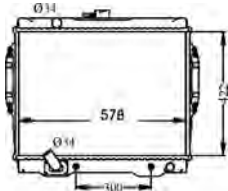

RADIATOR

FPI CODE	Description	16MM	20MM	22MM	26MM	32MM	36MM	40MM	48MM	55MM	57MM	A/T	M/T	CAR MODEL	Year	OEM1	OEM2	OEM3	OEM4

MBRD033 NA