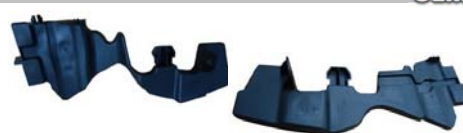

HONDA JAZZ 2014

1 CONDENCER FAN OEM   **2 WATER TANK** OEM   **3 FRONT BUMPER SID DUCT** OEM

NO	CODE	DESCRIPTION	PATTERN	MODEL	YEAR	OEM	PCS	NW	GW	M3	PART LINK
1	38611-5R1-003	CONDENCER FAN	OEM	JAZZ	'14	38611-5R1-003					
2	19101-5R1-000	WATER TANK	OEM	JAZZ	'14	19101-5R1-000					
3	71107-T5L-T00	FRONT BUMPER SID DUCT LH	JAZZ	JAZZ	'14	71107-T5L-T00	0.07	0.08	0.0000	1	
	71106-T5L-T00	FRONT BUMPER SIDE DUCT RH	JAZZ	JAZZ	'14	71106-T5L-T00	0.07	0.08	0.0000	1