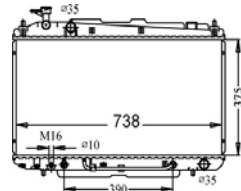

TYRD094 NC / TC

TYRD091 NC	RADIATOR GASOLINE 2.7				✓							M/T		VIGO/INNOVA	'06-'08	16400-0C180	16400-0C120	16400-0C200	
TYRD091 ND	RADIATOR GASLOLENE 2.7				✓							A/T		HILUX	'04-'09	16410-0C140	16410-0C190		
TYRD092 NA	RADIATOR	✓										A/T		COROLLA AE90	'88-'91	16400-15380			
TYRD092 NM	RADIATOR	✓										M/T		COROLLA AE90	'88-'91	16400-11220