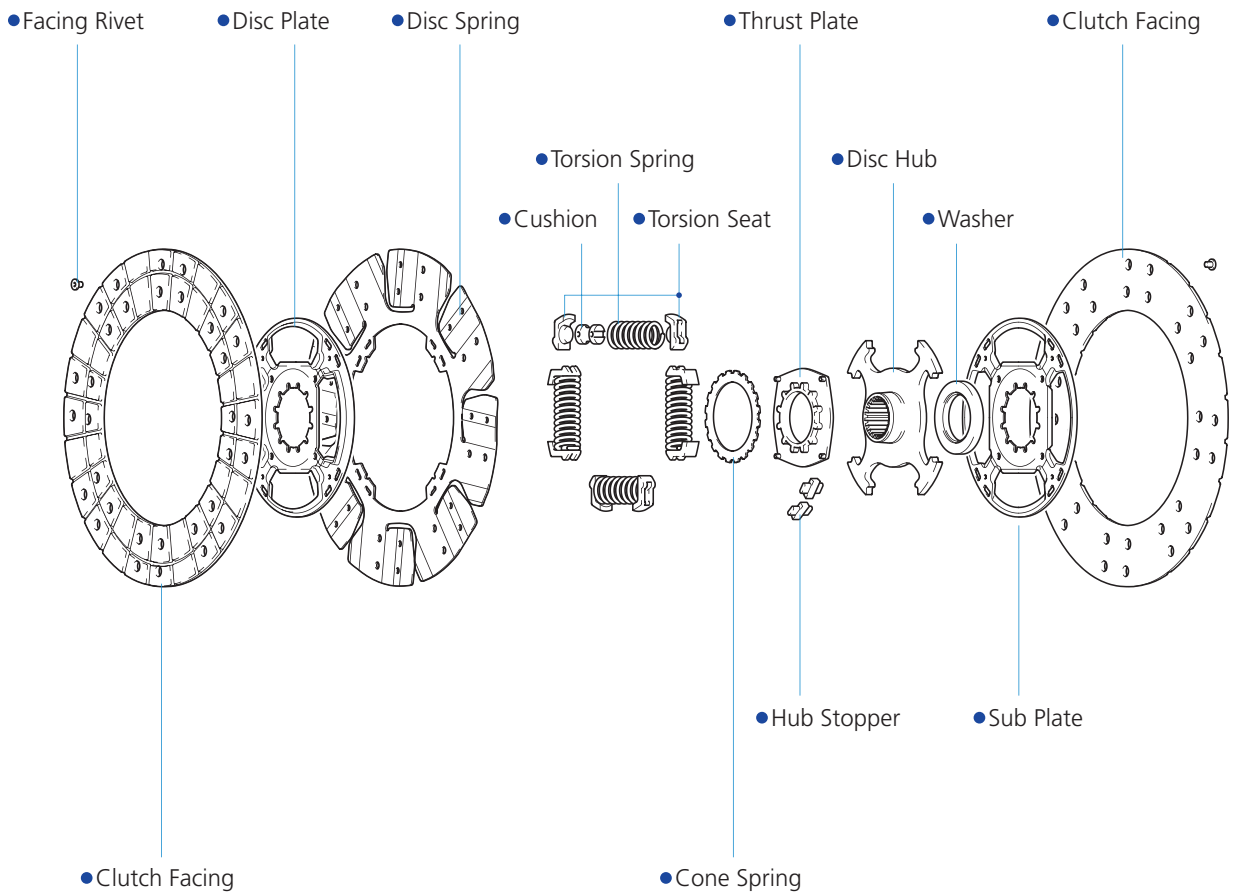

* Some features may not be applicable.

3 Operation Diagram

The most common clutch type is the dry-plate friction clutch. A single friction plate (clutch disc assembly) is placed between the flywheel and pressure plate (located inside the clutch cover assembly). The pressure plate is pressed against or lifted away from the disc to transmit or cut off engine power.

Engaged

Clutch pedal released

Disengaged

Clutch pedal depressed

The basic components of a clutch system includes the clutch cover assembly (pressure plate, diaphragm spring, cover, etc.), clutch disc assembly, flywheel, release bearing, and release fork. The clutch disc is located between the flywheel and pressure plates and is connected to the transmission gears by the main drive shaft (input shaft).

4 Structure and Components

Clutch Disc Assembly

Clutch Cover Assembly

5 Installation Procedure

1 Use caution in the disassembly of the transmission and clutch components from the engine.

2 Clean the Input Shaft.

4 Use the clutch alignment tool to locate the clutch disc with the input bearing while tightening the clutch cover bolts. Tighten bolts with torque wrench in a diagonal (star) pattern.

Operation Precautions