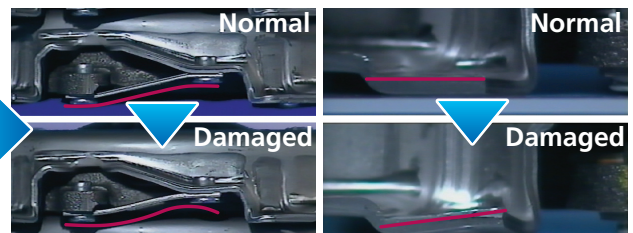

* Some features may not be applicable.

3 Operation Diagram

The most common clutch type is the dry-plate friction clutch. A single friction plate (clutch disc assembly) is placed between the flywheel and pressure plate (located inside the clutch cover assembly). The pressure plate is pressed against or lifted away from the disc to transmit or cut off engine power.

4 Structure and Components

Clutch Disc Assembly

Clutch Cover Assembly

5 Installation Procedure

1 Use caution in the disassembly of the transmission and clutch components from the engine.

2 Clean the Input Shaft.

4 Use the clutch alignment tool to locate the clutch disc with the input bearing while tightening the clutch cover bolts. Tighten bolts with torque wrench in a diagonal (star) pattern.

Operation Precautions

Do not drop clutch components.

Deformation of the strap or cover will cause failure of the clutch.

3

Apply appropriate amount of grease on the input shaft and disc spline.

5

Confirm evenness of the diaphragm springs (within 0.5mm or 0.02inch).