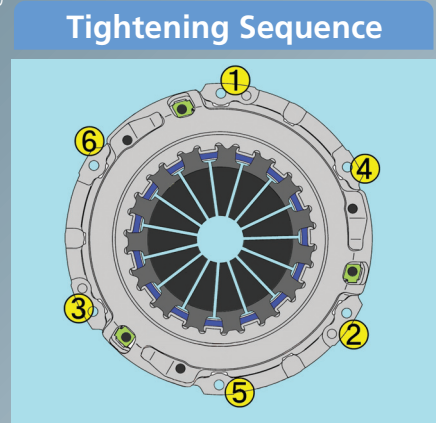

* Some features may not be applicable.

3 Operation Diagram

The most common clutch type is the dry-plate friction clutch. A single friction plate (clutch disc assembly) is placed between the flywheel and pressure plate (located inside the clutch cover assembly). The pressure plate is pressed against or lifted away from the disc to transmit or cut off engine power.

4 Structure and Components

Clutch Disc Assembly

Clutch Cover Assembly

5 Installation Procedure

1 Use caution in the disassembly of the transmission and clutch components from the engine.

2 Clean the Input Shaft.

4 Use the clutch alignment tool to locate the clutch disc with the input bearing while tightening the clutch cover bolts. Tighten bolts with torque wrench in a diagonal (star) pattern.

Operation Precautions