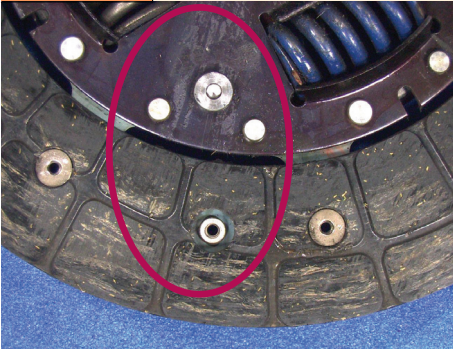

Condition: Straps or other components are deformed.

	Disc Related Causes	Cover Related Causes	Other Causes
Cause:		<ol style="list-style-type: none"> 1. Strap has been deformed or the retractable spring has been broken due to dropping the part. 2. Damaged in shipping. 3. Mishandling or installation error. 	
Cure:		Replace cover with new part.	

Condition: Release mechanism misaligned or failed.

	Disc Related Causes	Cover Related Causes	Other Causes
Cause:			<ol style="list-style-type: none"> 1. Insufficient fluid (leaks, etc.) in clutch hydraulic parts. 2. Incorrect cable adjustment. 3. Release fork was installed incorrectly. 4. Misalignment at time of installation.
Cure:			Readjust the release mechanism.

Condition: Oil or similar substance is on the friction surface of the facings.

Disc Related Causes

Cover Related Causes

Other Causes

Cause:

1. Facing was touched with oily hands when replacing the part.
2. Excess spline grease was thrown onto the facing due to centrifugal force.
3. Improper installation.