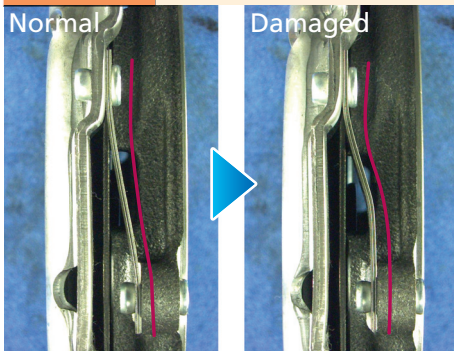

Condition: Straps or other components are deformed.

	Disc Related Causes	Cover Related Causes	Other Causes
Cause:		1. Strap has been deformed or the retractable spring has been broken due to dropping the part. 2. Damaged in shipping. 3. Mishandling or installation error.	
Cure:		Replace cover with new part.	

Condition: Release mechanism misaligned or failed.

	Disc Related Causes	Cover Related Causes	Other Causes
Cause:			1. Insufficient fluid (leaks, etc.) in clutch hydraulic parts. 2. Incorrect cable adjustment. 3. Release fork was installed incorrectly. 4. Misalignment at time of installation.
Cure:			Readjust the release mechanism.

Condition: Excessive run-out on flywheel.

	Disc Related Causes	Cover Related Causes	Other Causes
Cause:			Installation error.
Cure:			Realign or replace the flywheel.