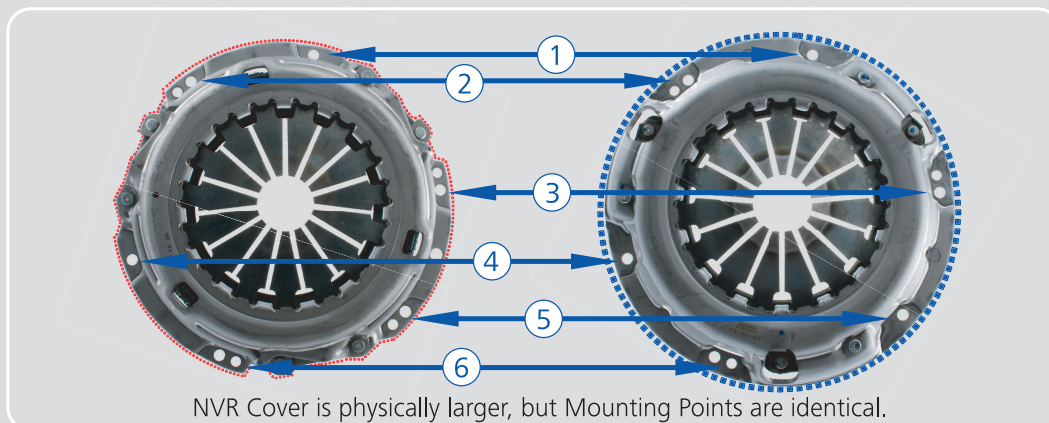

Available for popular Off-Road Vehicles such as **Land Cruiser, Hi-Lux and 4Runner.**

Advantages

Excessive clamping loads cause heavy clutch pedal feeling, shorten the life of the clutch, and may cause damages to the clutch operating mechanism.

The AISIN Torque Master combines secure torque transmission and superior endurance for optimal performance.

TECHNICAL BULLETIN

DST Type vs. New NVR Technology

AISIN is converting the older Diaphragm Spring Type (DST) Clutch Cover into the newest Noise Vibration Reduction Type (NVR) Technology. Since the Original Equipment Clutch Systems that AISIN supplies for the Automotive Manufacturers are being converted to the new technology, AISIN Aftermarket is following their lead. Although they may look physically different, it is just an illusion. The NVR Cover fitment is identical to the older DST Type, except with technological improvements in function, durability and driveability.

TECHNICAL BULLETIN

Rivet Type vs. New NVR Technology

NVR Technology enables stronger spring support, resulting in better clutch control.

NVR Covers have fewer Fingers, but the Diaphragm Spring Fingers are thicker and stronger.