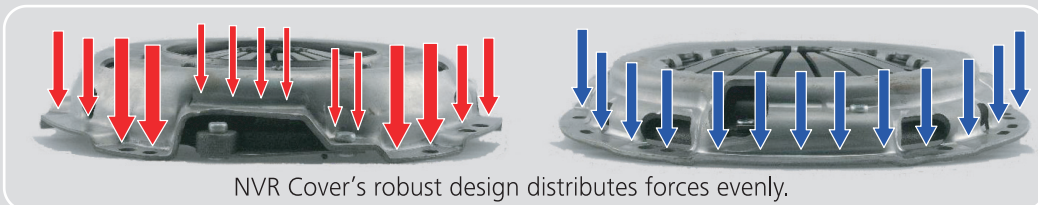

TECHNICAL BULLETIN

DST Type vs. New NVR Technology

TECHNICAL BULLETIN

Rivet Type vs. New NVR Technology

AISIN is converting the older Rivet Type Clutch Cover into the newest Noise Vibration Reduction Type (NVR) Technology. Since the Original Equipment Clutch Systems that AISIN supplies for the Automotive Manufacturers are being converted to the new technology, AISIN Aftermarket is following their lead. Although they may look physically different, it is just an illusion. The NVR Cover fitment is identical to the older Rivet Type, except with technological improvements in function, durability and driveability.

TECHNICAL BULLETIN

Rivet Type vs. New NVR Technology

NVR Technology enables stronger spring support, resulting in better clutch control.

NVR Covers have fewer Fingers, but the Diaphragm Spring Fingers are thicker and stronger.

Straps and Levers are enclosed, increasing the cover rigidity.

NVR Cover's robust design distributes forces evenly.

Greatly improved performance and environmentally friendly

NVR vs. Conventional type - Component Comparison

Conventional type

Employs single-unit disc spring assembly

NVR performance is greatly increased by positioning the coil springs at the outermost edge of the disc plate.

Use of seat stopper

Torque angle is increased by the addition of spring stoppers on the torsion seat.