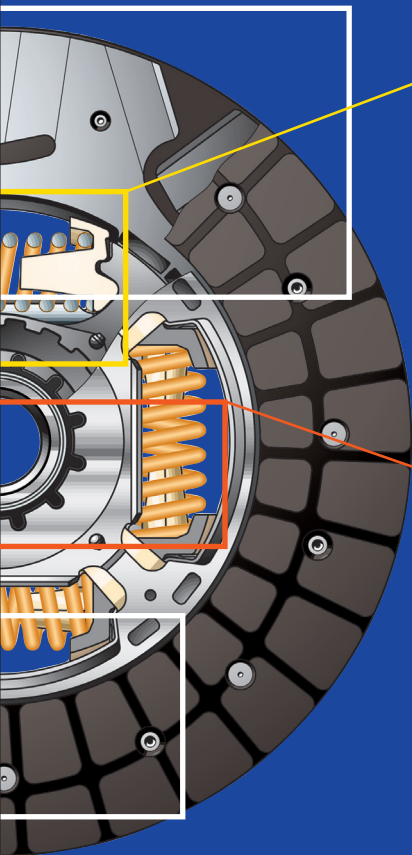

Improved pedal feel

Increased strength and easier half-clutching is achieved through improvements in cover design.

Clutch Disc & Cover

Improvements throughout the NVR clutch disc and cover increases fuel economy, provides a stable ride, and extends product life. Part number consolidations increase coverage with fewer parts.

NVR

Addition of spring retainer to torsion seat

New coil spring design eliminates contact with the metal plate.

Use of large capacity coil springs

Large capacity coil springs enable expanded torque range.