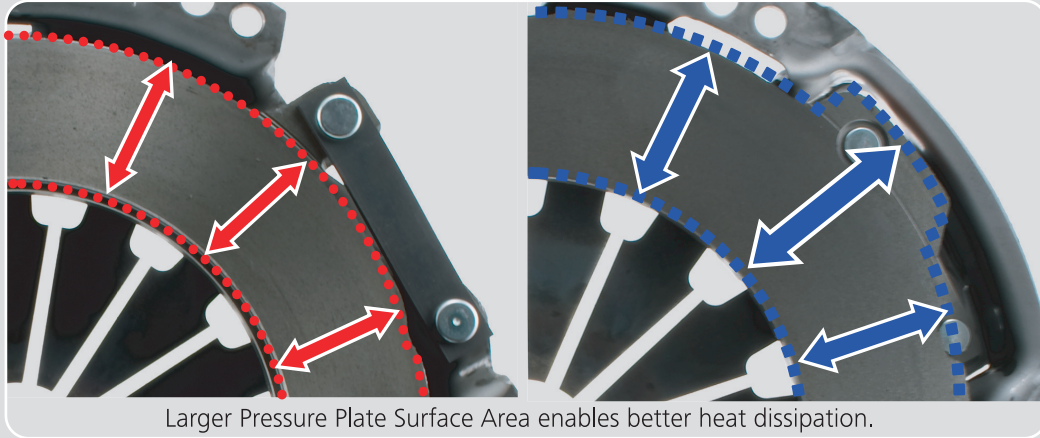

The AISIN Torque Master combines secure torque transmission and superior endurance for optimal performance.

TECHNICAL BULLETIN

DST Type vs. New NVR Technology

AISIN is converting the older Diaphragm Spring Type (DST) Clutch Cover into the newest Noise Vibration Reduction Type (NVR) Technology. Since the Original Equipment Clutch Systems that AISIN supplies for the Automotive Manufacturers are being converted to the new technology, AISIN Aftermarket is following their lead. Although they may look physically different, it is just an illusion. The NVR Cover fitment is identical to the older DST Type, except with technological improvements in function, durability and driveability.

TECHNICAL BULLETIN

DST Type vs. New NVR Technology

TECHNICAL BULLETIN

Rivet Type vs. New NVR Technology

AISIN is converting the older Rivet Type Clutch Cover into the newest Noise Vibration Reduction Type (NVR) Technology. Since the Original Equipment Clutch Systems that AISIN supplies for the Automotive Manufacturers are being converted to the new technology, AISIN Aftermarket is following their lead. Although they may look physically different, it is just an illusion. The NVR Cover fitment is identical to the older Rivet Type, except with technological improvements in function, durability and driveability.

TECHNICAL BULLETIN

Rivet Type vs. New NVR Technology

NVR Technology enables stronger spring support, resulting in better clutch control.

NVR Covers have fewer Fingers, but the Diaphragm Spring Fingers are thicker and stronger.