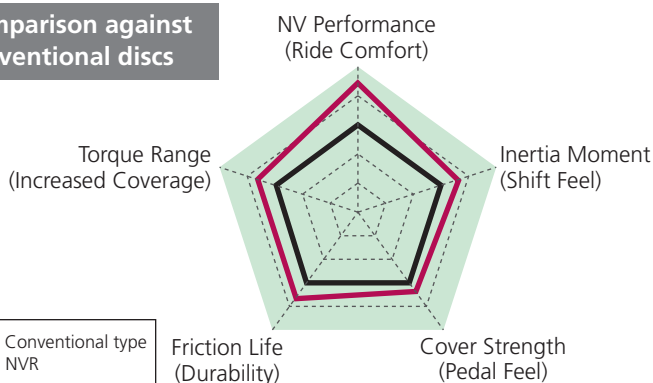

NVR

Addition of spring retainer to torsion seat

New coil spring design eliminates contact with the metal plate.

Use of large capacity coil springs

Large capacity coil springs enable expanded torque range.

User Benefits

Comparison against conventional discs

2 AISIN Clutch Characteristics

Clutch Disc Characteristics

- [Extended Product Life] ● Improved product life by adopting facings with excellent heat and wear resistance.
- [Improved Clutch Release Performance] ● Clutch drag prevented by using circumferential grooves in the facings and ensuring sufficient groove depth.
- Improved spline sliding properties by using nickel coated splines.
- [Smoother Engagement] ● Smoother clutch engagement by adopting facings with excellent anti-shudder properties.
- [Reduced Vibration/Noise] ● Reduced drive system vibration and noise through the use of a rigid clutch disc structure and reduced deflection of immobile cushion rubbers.