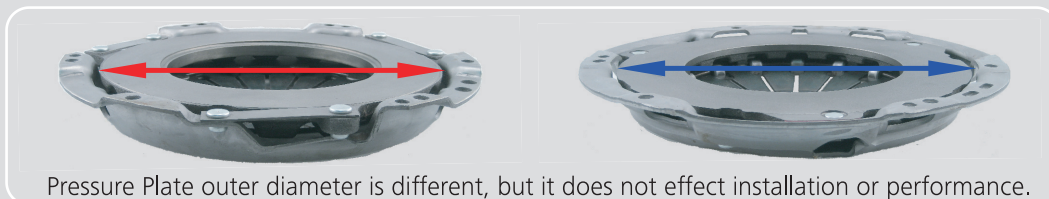

The AISIN Torque Master combines secure torque transmission and superior endurance for optimal performance.

TECHNICAL BULLETIN

DST Type vs. New NVR Technology

AISIN is converting the older Diaphragm Spring Type (DST) Clutch Cover into the newest Noise Vibration Reduction Type (NVR) Technology. Since the Original Equipment Clutch Systems that AISIN supplies for the Automotive Manufacturers are being converted to the new technology, AISIN Aftermarket is following their lead. Although they may look physically different, it is just an illusion. The NVR Cover fitment is identical to the older DST Type, except with technological improvements in function, durability and driveability.

TECHNICAL BULLETIN

DST Type vs. New NVR Technology

TECHNICAL BULLETIN

Rivet Type vs. New NVR Technology

AISIN is converting the older Rivet Type Clutch Cover into the newest Noise Vibration Reduction Type (NVR) Technology. Since the Original Equipment Clutch Systems that AISIN supplies for the Automotive Manufacturers are being converted to the new technology, AISIN Aftermarket is following their lead. Although they may look physically different, it is just an illusion. The NVR Cover fitment is identical to the older Rivet Type, except with technological improvements in function, durability and driveability.

TECHNICAL BULLETIN

Rivet Type vs. New NVR Technology

NVR Technology enables stronger spring support, resulting in better clutch control.

NVR Covers have fewer Fingers, but the Diaphragm Spring Fingers are thicker and stronger.

Straps and Levers are enclosed, increasing the cover rigidity.

NVR Cover's robust design distributes forces evenly.

Greatly improved performance and environmentally friendly

NVR vs. Conventional type - Component Comparison