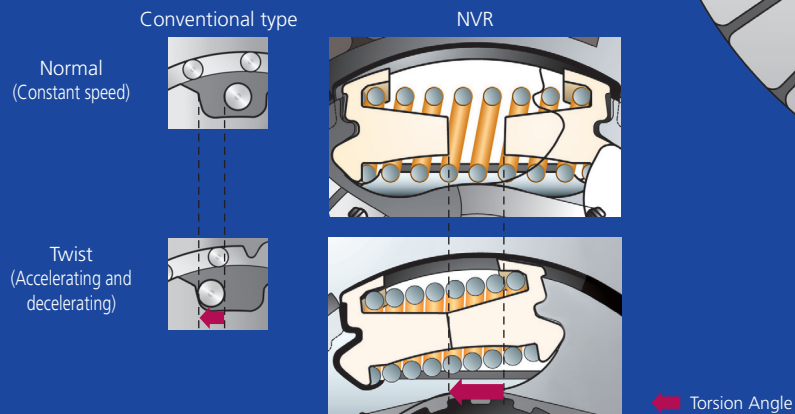

TECHNICAL BULLETIN

Rivet Type vs. New NVR Technology

NVR Technology enables stronger spring support, resulting in better clutch control.

NVR Covers have fewer Fingers, but the Diaphragm Spring Fingers are thicker and stronger.

Straps and Levers are enclosed, increasing the cover rigidity.

NVR Cover's robust design distributes forces evenly.

Greatly improved performance and environmentally friendly

NVR vs. Conventional type - Component Comparison

Conventional type

Employs single-unit disc spring assembly

NVR performance is greatly increased by positioning the coil springs at the outermost edge of the disc plate.

Use of seat stopper

Torque angle is increased by the addition of spring stoppers on the torsion seat.