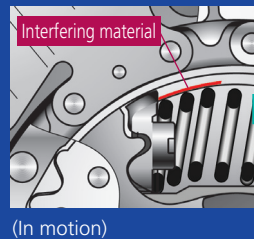

Addition of spring retainer to torsion seat

New coil spring design eliminates contact with the metal plate.