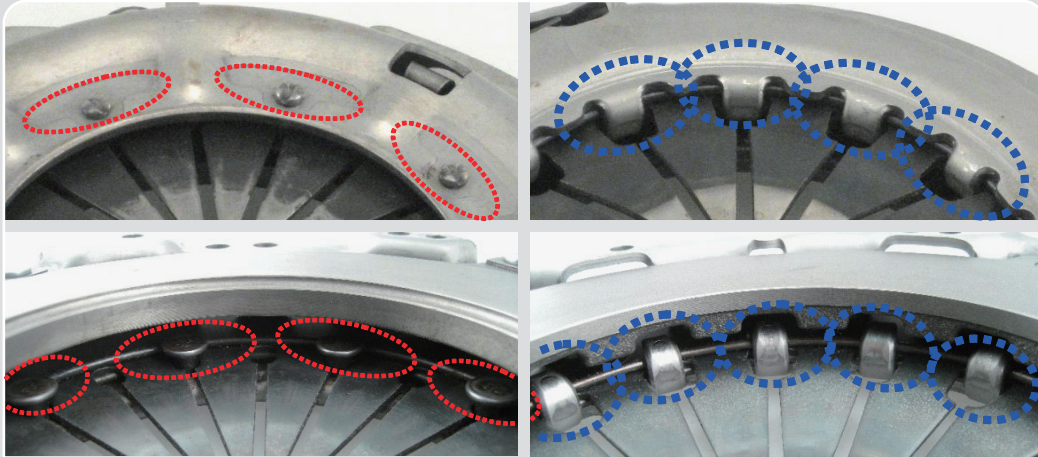

The AISIN Torque Master combines secure torque transmission and superior endurance for optimal performance.

TECHNICAL BULLETIN

DST Type vs. New NVR Technology

AISIN is converting the older Diaphragm Spring Type (DST) Clutch Cover into the newest Noise Vibration Reduction Type (NVR) Technology. Since the Original Equipment Clutch Systems that AISIN supplies for the Automotive Manufacturers are being converted to the new technology, AISIN Aftermarket is following their lead. Although they may look physically different, it is just an illusion. The NVR Cover fitment is identical to the older DST Type, except with technological improvements in function, durability and driveability.

TECHNICAL BULLETIN

DST Type vs. New NVR Technology

TECHNICAL BULLETIN

Rivet Type vs. New NVR Technology

AISIN is converting the older Rivet Type Clutch Cover into the newest Noise Vibration Reduction Type (NVR) Technology. Since the Original Equipment Clutch Systems that AISIN supplies for the Automotive Manufacturers are being converted to the new technology, AISIN Aftermarket is following their lead. Although they may look physically different, it is just an illusion. The NVR Cover fitment is identical to the older Rivet Type, except with technological improvements in function, durability and driveability.

TECHNICAL BULLETIN

Rivet Type vs. New NVR Technology

NVR Technology enables stronger spring support, resulting in better clutch control.

NVR Covers have fewer Fingers, but the Diaphragm Spring Fingers are thicker and stronger.

Straps and Levers are enclosed, increasing the cover rigidity.

NVR Cover's robust design distributes forces evenly.

Greatly improved performance and environmentally friendly

NVR vs. Conventional type - Component Comparison