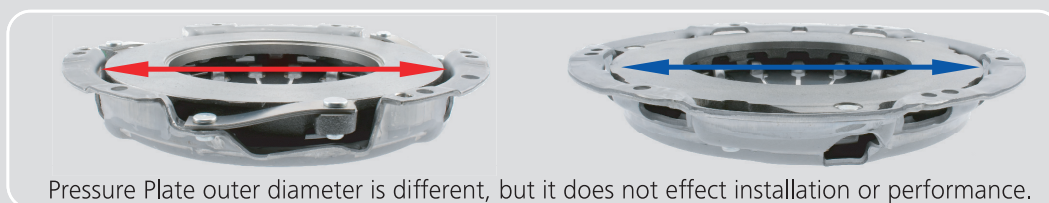

Available for popular Off-Road Vehicles such as **Land Cruiser, Hi-Lux and 4Runner.**

Advantages

Excessive clamping loads cause heavy clutch pedal feeling, shorten the life of the clutch, and may cause damages to the clutch operating mechanism.

The AISIN Torque Master combines secure torque transmission and superior endurance for optimal performance.

TECHNICAL BULLETIN

DST Type vs. New NVR Technology

AISIN is converting the older Diaphragm Spring Type (DST) Clutch Cover into the newest Noise Vibration Reduction Type (NVR) Technology. Since the Original Equipment Clutch Systems that AISIN supplies for the Automotive Manufacturers are being converted to the new technology, AISIN Aftermarket is following their lead. Although they may look physically different, it is just an illusion. The NVR Cover fitment is identical to the older DST Type, except with technological improvements in function, durability and driveability.

TECHNICAL BULLETIN

DST Type vs. New NVR Technology

TECHNICAL BULLETIN

Rivet Type vs. New NVR Technology

AISIN is converting the older Rivet Type Clutch Cover into the newest Noise Vibration Reduction Type (NVR) Technology. Since the Original Equipment Clutch Systems that AISIN supplies for the Automotive Manufacturers are being converted to the new technology, AISIN Aftermarket is following their lead. Although they may look physically different, it is just an illusion. The NVR Cover fitment is identical to the older Rivet Type, except with technological improvements in function, durability and driveability.

TECHNICAL BULLETIN

Rivet Type vs. New NVR Technology

NVR Technology enables stronger spring support, resulting in better clutch control.

NVR Covers have fewer Fingers, but the Diaphragm Spring Fingers are thicker and stronger.