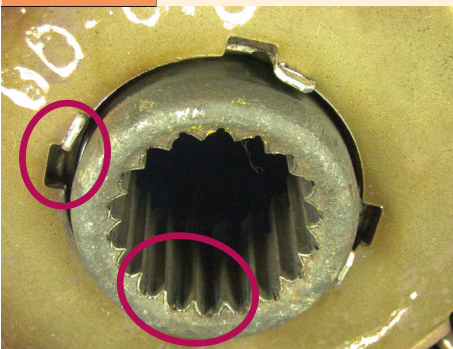

Condition: Misalignment or malfunction in the release mechanism.

	Disc Related Causes	Cover Related Causes	Other Causes
Cause:			<ol style="list-style-type: none"> 1. Release bearing remains connected to the diaphragm spring (partial engagement). (Cable tension changes with use, making the clutch more susceptible to slipping.) 2. Misalignment at time of installation.
Cure:			Readjust the release mechanism.

6 Troubleshooting 2

2 Clutch Drag Related Problems

Condition: Splines are scratched, dented, or damaged.

	Disc Related Causes	Cover Related Cause	Other Causes
Cause:	1. Input shaft was scratched or other damage occurred to the splines when installing the transmission, resulting in sliding problems or a deformed disc plate, causing significant run-out. 2. Installation error.		
Cure:	1. Replace disc and cover with new parts. 2. Ensure centering when installing transmission.		

Condition: No grease on splines.

	Disc Related Causes	Cover Related Cause	Other Causes
Cause:	1. Grease was not applied or insufficiently applied when installing the clutch disc, resulting in sliding problems. 2. Installation error.		
Cure:	Apply grease to the disc splines.		

Condition: Deformed clutch disc.

	Disc Related Causes	Cover Related Cause	Other Cause
Cause:	1. Misalignment of the crankshaft and input shaft caused a wobble in the rotation (figure-8 rotation), deforming the disc so that power is transmitted even when disengaged. 2. Installation error.		
Cure:	1. Replace disc and cover with new parts. 2. Ensure centering when installing transmission.		