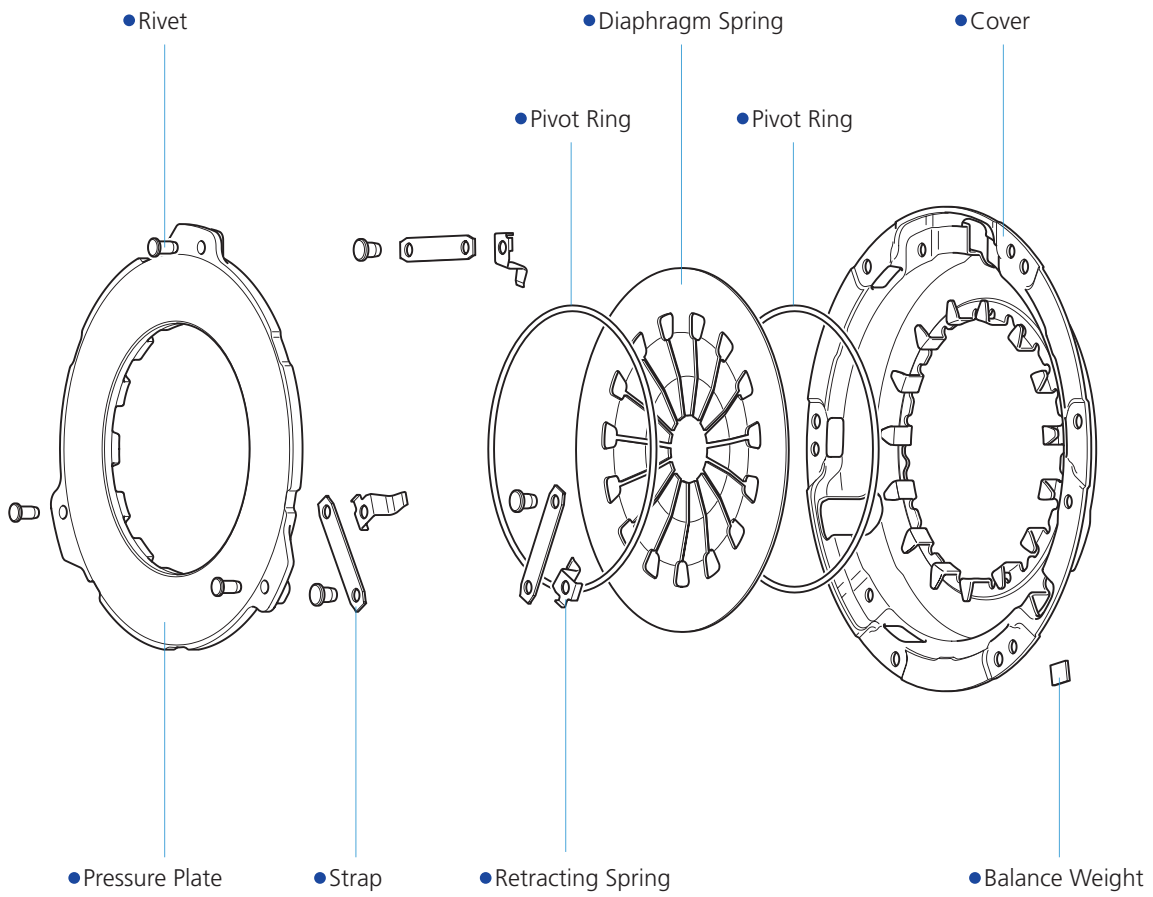

* Some features may not be applicable.

3 Operation Diagram

The most common clutch type is the dry-plate friction clutch. A single friction plate (clutch disc assembly) is placed between the flywheel and pressure plate (located inside the clutch cover assembly). The pressure plate is pressed against or lifted away from the disc to transmit or cut off engine power.

Engaged

Clutch pedal released

Disengaged

Clutch pedal depressed

The basic components of a clutch system includes the clutch cover assembly (pressure plate, diaphragm spring, cover, etc.), clutch disc assembly, flywheel, release bearing, and release fork. The clutch disc is located between the flywheel and pressure plates and is connected to the transmission gears by the main drive shaft (input shaft).

4 Structure and Components

Clutch Disc Assembly

Clutch Cover Assembly

5 Installation Procedure

1 Use caution in the disassembly of the transmission and clutch components from the engine.

2 Clean the Input Shaft.

4 Use the clutch alignment tool to locate the clutch disc with the input bearing while tightening the clutch cover bolts. Tighten bolts with torque wrench in a diagonal (star) pattern.

Operation Precautions