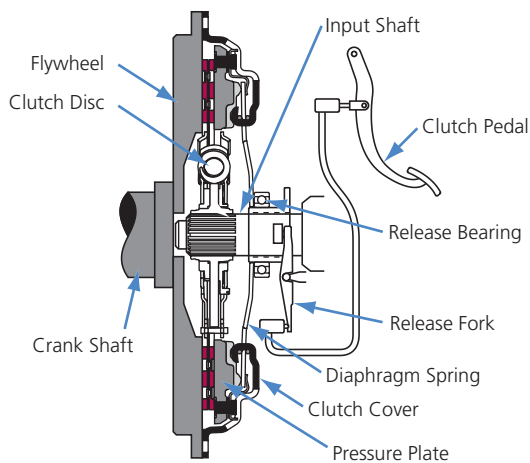

<Clutch Cover Types>

Spring Type	Diaphragm Spring		Coil Spring
Clutch Release Method	Push Method	Pull Method	Push Method
Characteristics	 <ol style="list-style-type: none"> 1. Long lasting DST type of clutch cover provides excellent clutch-release performance. 2. Lightweight and compact. 	 <ol style="list-style-type: none"> 1. Superior clutch-release efficiency. 2. Reduced clutch pedal pressure. 	 <ol style="list-style-type: none"> 1. Superior clutch-release efficiency. 2. Easy replacement.
Applicable Vehicle	Applicable in a broad range of vehicle types from sub-compact vehicles to medium size trucks.	Applicable in high-output vehicles (high performance vehicles, etc.).	Applicable in small and medium-sized trucks. Ideal for diesel applications.

* Some features may not be applicable.

3 Operation Diagram

The most common clutch type is the dry-plate friction clutch. A single friction plate (clutch disc assembly) is placed between the flywheel and pressure plate (located inside the clutch cover assembly). The pressure plate is pressed against or lifted away from the disc to transmit or cut off engine power.

Engaged

Clutch pedal released

Disengaged

Clutch pedal depressed

The basic components of a clutch system includes the clutch cover assembly (pressure plate, diaphragm spring, cover, etc.), clutch disc assembly, flywheel, release bearing, and release fork. The clutch disc is located between the flywheel and pressure plates and is connected to the transmission gears by the main drive shaft (input shaft).