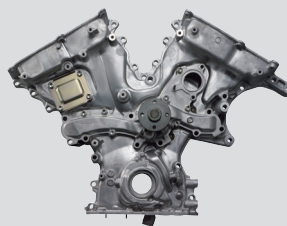

Fan Clutch

Fan Blade

Fan Pulley Bracket

Water Pump

Oil Pump

Timing Chain Cover

Hydraulic Belt Tensioner

Concentric Slave Cylinder

- 33** DAIHATSU
- 41** FUJIKO(SUBARU)
- 45** HINO
- 52** HONDA
- 56** ISUZU
- 69** LEXUS
- 70** MAZDA
- 76** MITSUBISHI
- 85** MITSUBISHI FUSO
- 93** NISSAN
- 116** SCION
- 117** SUZUKI
- 120** TOYOTA
- 143** UD TRUCKS
- 147** INDUSTRIAL VEHICLE