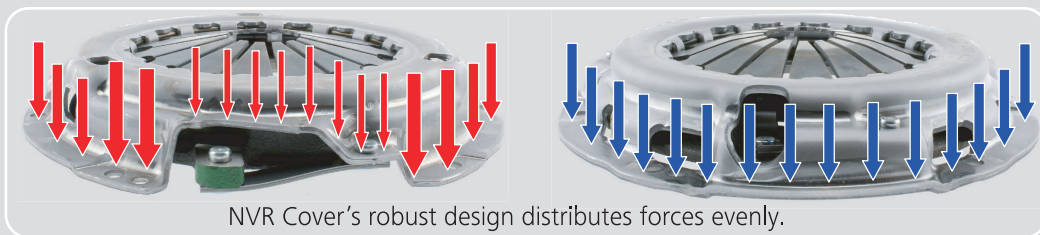

The AISIN Torque Master combines secure torque transmission and superior endurance for optimal performance.

TECHNICAL BULLETIN

DST Type vs. New NVR Technology

AISIN is converting the older Diaphragm Spring Type (DST) Clutch Cover into the newest Noise Vibration Reduction Type (NVR) Technology. Since the Original Equipment Clutch Systems that AISIN supplies for the Automotive Manufacturers are being converted to the new technology, AISIN Aftermarket is following their lead. Although they may look physically different, it is just an illusion. The NVR Cover fitment is identical to the older DST Type, except with technological improvements in function, durability and driveability.

TECHNICAL BULLETIN

DST Type vs. New NVR Technology

TECHNICAL BULLETIN

Rivet Type vs. New NVR Technology

AISIN is converting the older Rivet Type Clutch Cover into the newest Noise Vibration Reduction Type (NVR) Technology. Since the Original Equipment Clutch Systems that AISIN supplies for the Automotive Manufacturers are being converted to the new technology, AISIN Aftermarket is following their lead. Although they may look physically different, it is just an illusion. The NVR Cover fitment is identical to the older Rivet Type, except with technological improvements in function, durability and driveability.

TECHNICAL BULLETIN

Rivet Type vs. New NVR Technology

NVR Technology enables stronger spring support, resulting in better clutch control.

NVR Covers have fewer Fingers, but the Diaphragm Spring Fingers are thicker and stronger.