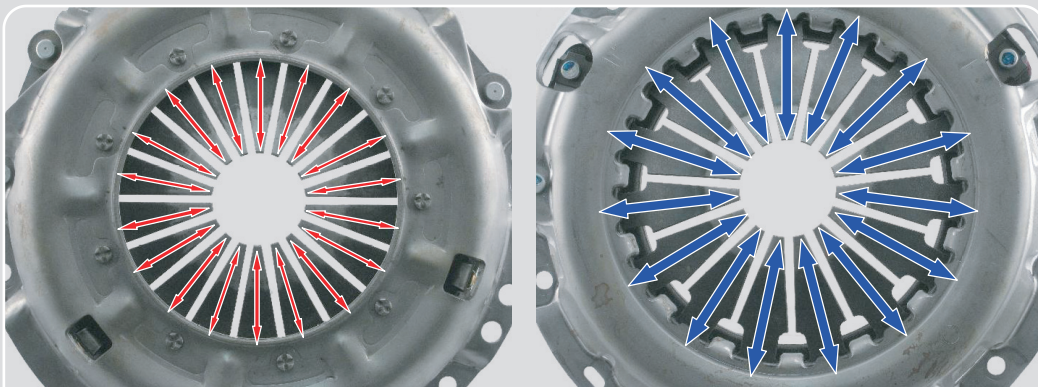

The AISIN Torque Master combines secure torque transmission and superior endurance for optimal performance.

TECHNICAL BULLETIN

DST Type vs. New NVR Technology

AISIN is converting the older Diaphragm Spring Type (DST) Clutch Cover into the newest Noise Vibration Reduction Type (NVR) Technology. Since the Original Equipment Clutch Systems that AISIN supplies for the Automotive Manufacturers are being converted to the new technology, AISIN Aftermarket is following their lead. Although they may look physically different, it is just an illusion. The NVR Cover fitment is identical to the older DST Type, except with technological improvements in function, durability and driveability.

TECHNICAL BULLETIN

DST Type vs. New NVR Technology

TECHNICAL BULLETIN

Rivet Type vs. New NVR Technology

AISIN is converting the older Rivet Type Clutch Cover into the newest Noise Vibration Reduction Type (NVR) Technology. Since the Original Equipment Clutch Systems that AISIN supplies for the Automotive Manufacturers are being converted to the new technology, AISIN Aftermarket is following their lead. Although they may look physically different, it is just an illusion. The NVR Cover fitment is identical to the older Rivet Type, except with technological improvements in function, durability and driveability.

TECHNICAL BULLETIN

Rivet Type vs. New NVR Technology

NVR Technology enables stronger spring support, resulting in better clutch control.

NVR Covers have fewer Fingers, but the Diaphragm Spring Fingers are thicker and stronger.

Straps and Levers are enclosed, increasing the cover rigidity.

NVR Cover's robust design distributes forces evenly.

Greatly improved performance and environmentally friendly

NVR vs. Conventional type - Component Comparison