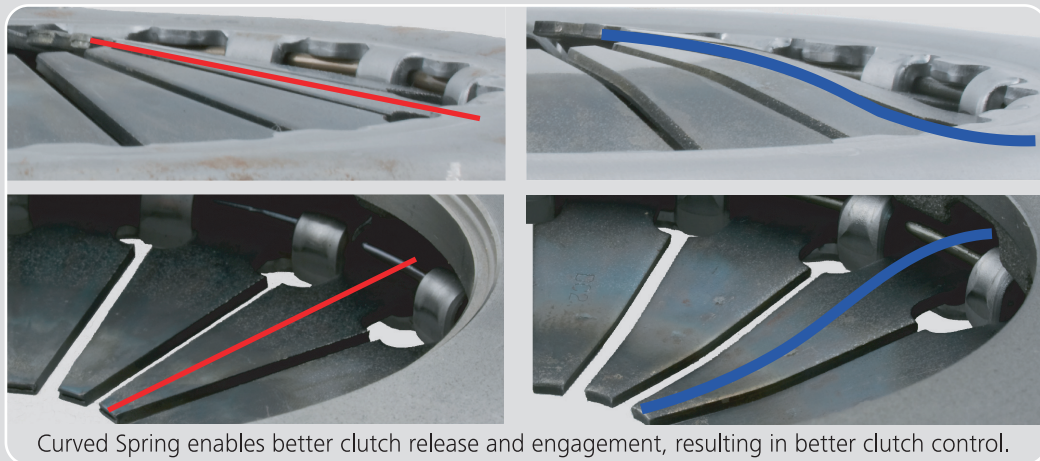

The AISIN Torque Master combines secure torque transmission and superior endurance for optimal performance.

TECHNICAL BULLETIN

DST Type vs. New NVR Technology

AISIN is converting the older Diaphragm Spring Type (DST) Clutch Cover into the newest Noise Vibration Reduction Type (NVR) Technology. Since the Original Equipment Clutch Systems that AISIN supplies for the Automotive Manufacturers are being converted to the new technology, AISIN Aftermarket is following their lead. Although they may look physically different, it is just an illusion. The NVR Cover fitment is identical to the older DST Type, except with technological improvements in function, durability and driveability.

TECHNICAL BULLETIN

DST Type vs. New NVR Technology

TECHNICAL BULLETIN

Rivet Type vs. New NVR Technology

AISIN is converting the older Rivet Type Clutch Cover into the newest Noise Vibration Reduction Type (NVR) Technology. Since the Original Equipment Clutch Systems that AISIN supplies for the Automotive Manufacturers are being converted to the new technology, AISIN Aftermarket is following their lead. Although they may look physically different, it is just an illusion. The NVR Cover fitment is identical to the older Rivet Type, except with technological improvements in function, durability and driveability.

TECHNICAL BULLETIN

Rivet Type vs. New NVR Technology

NVR Technology enables stronger spring support, resulting in better clutch control.

NVR Covers have fewer Fingers, but the Diaphragm Spring Fingers are thicker and stronger.