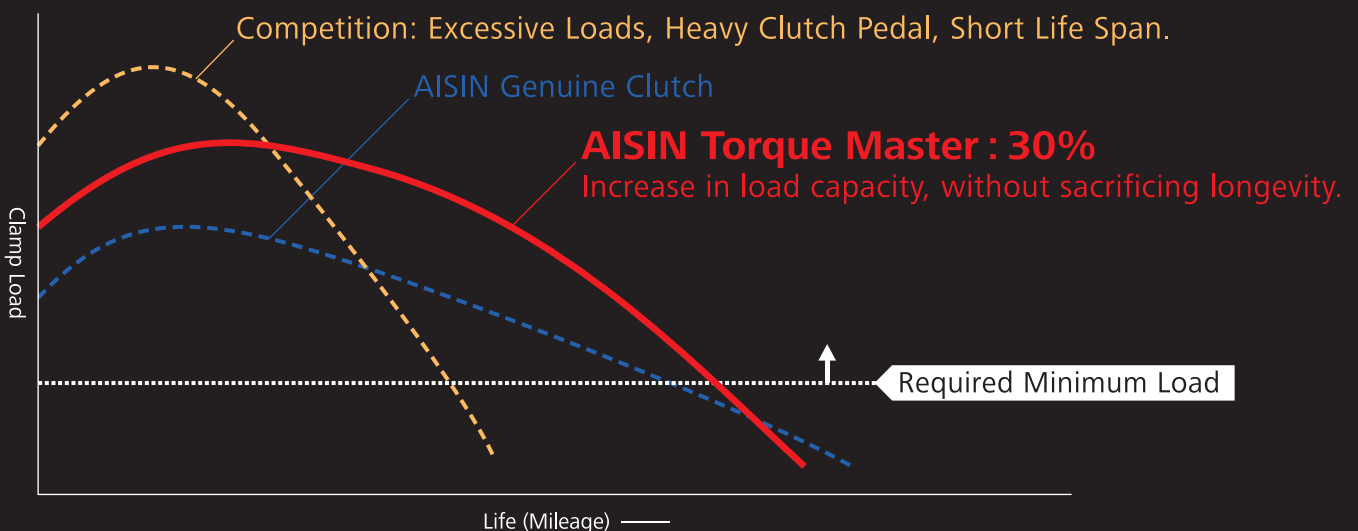

High Performance Clutch

AISIN Torque Master
(SUV High Performance Clutches)
*Heavy duty clutch performance,
without sacrificing drivability.*

Features

- 30% Increase in Clamp Load, Increases Horsepower and Torque Capacity.
- No increase in pedal effort.
- No need for additional upgrades or modification
- No adverse effects with product life.
- Noise Vibration Reduction (NVR)

Available for popular Off-Road Vehicles such as **Land Cruiser, Hi-Lux and 4Runner.**

Advantages

Excessive clamping loads cause heavy clutch pedal feeling, shorten the life of the clutch, and may cause damages to the clutch operating mechanism.

The AISIN Torque Master combines secure torque transmission and superior endurance for optimal performance.

TECHNICAL BULLETIN

DST Type vs. New NVR Technology

AISIN is converting the older Diaphragm Spring Type (DST) Clutch Cover into the newest Noise Vibration Reduction Type (NVR) Technology. Since the Original Equipment Clutch Systems that AISIN supplies for the Automotive Manufacturers are being converted to the new technology, AISIN Aftermarket is following their lead. Although they may look physically different, it is just an illusion. The NVR Cover fitment is identical to the older DST Type, except with technological improvements in function, durability and driveability.