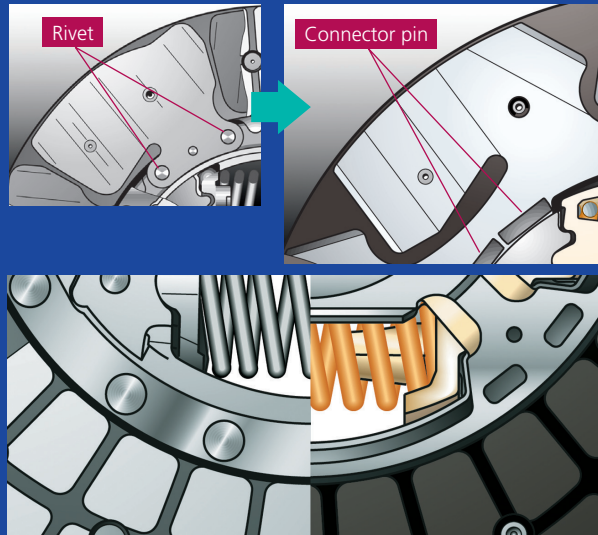

TECHNICAL BULLETIN

Rivet Type vs. New NVR Technology

NVR Technology enables stronger spring support, resulting in better clutch control.

NVR Covers have fewer Fingers, but the Diaphragm Spring Fingers are thicker and stronger.

Straps and Levers are enclosed, increasing the cover rigidity.

NVR Cover's robust design distributes forces evenly.

Greatly improved performance and environmentally friendly

NVR vs. Conventional type - Component Comparison

Conventional type

Employs single-unit disc spring assembly

NVR performance is greatly increased by positioning the coil springs at the outermost edge of the disc plate.

Use of seat stopper

Torque angle is increased by the addition of spring stoppers on the torsion seat.