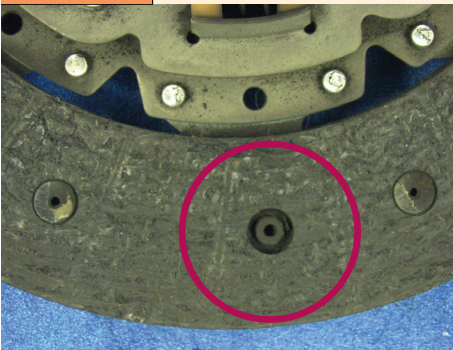

Disc Related Causes

Cover Related Causes

Other Causes

Cause:

1. Facing was touched with oily hands when replacing the part.
2. Excess spline grease was thrown onto the facing due to centrifugal force.
3. Improper installation.

Cure:

1. Replace disc with new part.
2. Do not contaminate facing with oil.

Condition: The friction surface of the facings is showing heat degradation.