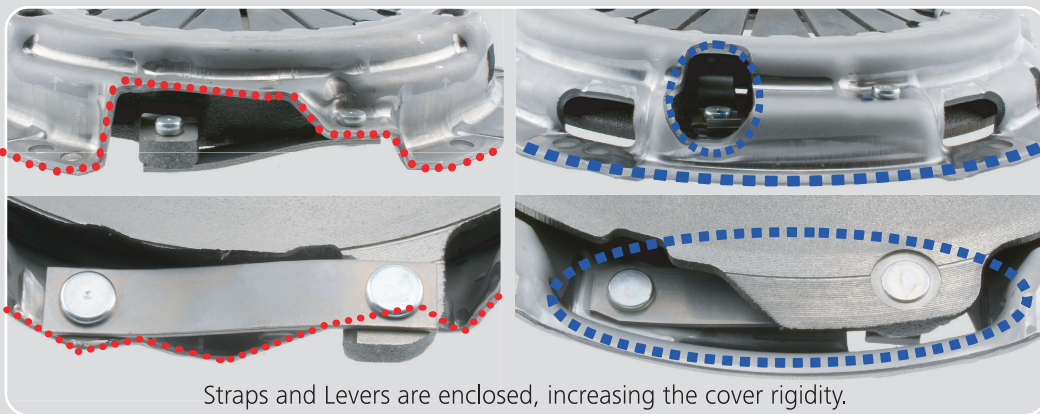

The AISIN Torque Master combines secure torque transmission and superior endurance for optimal performance.

TECHNICAL BULLETIN

DST Type vs. New NVR Technology

AISIN is converting the older Diaphragm Spring Type (DST) Clutch Cover into the newest Noise Vibration Reduction Type (NVR) Technology. Since the Original Equipment Clutch Systems that AISIN supplies for the Automotive Manufacturers are being converted to the new technology, AISIN Aftermarket is following their lead. Although they may look physically different, it is just an illusion. The NVR Cover fitment is identical to the older DST Type, except with technological improvements in function, durability and driveability.

TECHNICAL BULLETIN

DST Type vs. New NVR Technology

TECHNICAL BULLETIN

Rivet Type vs. New NVR Technology

AISIN is converting the older Rivet Type Clutch Cover into the newest Noise Vibration Reduction Type (NVR) Technology. Since the Original Equipment Clutch Systems that AISIN supplies for the Automotive Manufacturers are being converted to the new technology, AISIN Aftermarket is following their lead. Although they may look physically different, it is just an illusion. The NVR Cover fitment is identical to the older Rivet Type, except with technological improvements in function, durability and driveability.

TECHNICAL BULLETIN

Rivet Type vs. New NVR Technology

NVR Technology enables stronger spring support, resulting in better clutch control.

NVR Covers have fewer Fingers, but the Diaphragm Spring Fingers are thicker and stronger.

Straps and Levers are enclosed, increasing the cover rigidity.

NVR Cover's robust design distributes forces evenly.

Greatly improved performance and environmentally friendly

NVR vs. Conventional type - Component Comparison