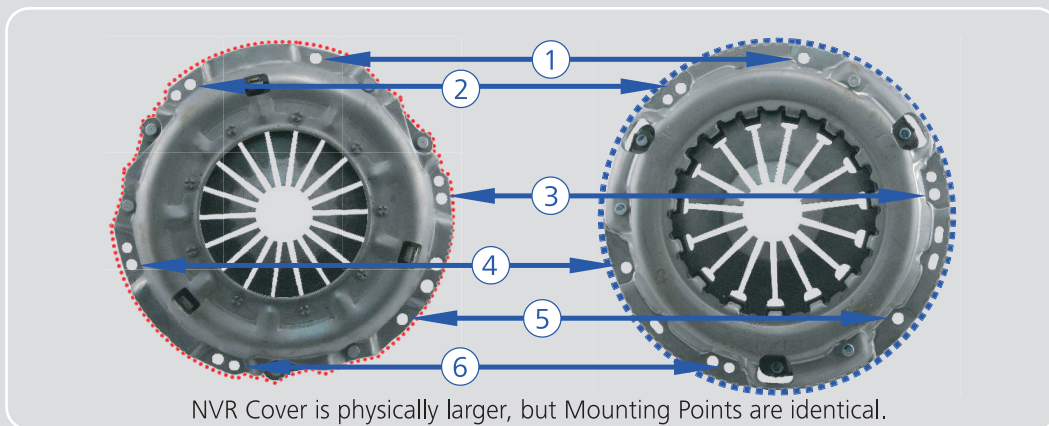

The AISIN Torque Master combines secure torque transmission and superior endurance for optimal performance.

TECHNICAL BULLETIN

DST Type vs. New NVR Technology

AISIN is converting the older Diaphragm Spring Type (DST) Clutch Cover into the newest Noise Vibration Reduction Type (NVR) Technology. Since the Original Equipment Clutch Systems that AISIN supplies for the Automotive Manufacturers are being converted to the new technology, AISIN Aftermarket is following their lead. Although they may look physically different, it is just an illusion. The NVR Cover fitment is identical to the older DST Type, except with technological improvements in function, durability and driveability.

TECHNICAL BULLETIN

DST Type vs. New NVR Technology

TECHNICAL BULLETIN

Rivet Type vs. New NVR Technology

AISIN is converting the older Rivet Type Clutch Cover into the newest Noise Vibration Reduction Type (NVR) Technology. Since the Original Equipment Clutch Systems that AISIN supplies for the Automotive Manufacturers are being converted to the new technology, AISIN Aftermarket is following their lead. Although they may look physically different, it is just an illusion. The NVR Cover fitment is identical to the older Rivet Type, except with technological improvements in function, durability and driveability.

TECHNICAL BULLETIN

Rivet Type vs. New NVR Technology

NVR Technology enables stronger spring support, resulting in better clutch control.

NVR Covers have fewer Fingers, but the Diaphragm Spring Fingers are thicker and stronger.

Straps and Levers are enclosed, increasing the cover rigidity.

NVR Cover's robust design distributes forces evenly.

Greatly improved performance and environmentally friendly

NVR vs. Conventional type - Component Comparison